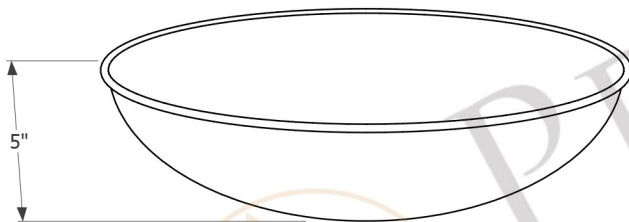

PREMIER
COPPER PRODUCTS

MODEL NUMBER: VO17WWHT

- * Description: Oval Wired Rim Vessel Hammered Copper Sink
- * Outer Dimension: 17" x 12" x 5"
- * Rim: 1/4" Wire Rim
- * Drain Opening: 1.5"
- * Finish: Glazed White

CODE/STANDARD COMPLIANCE

* IAPMO/cUPC LISTED

* WHT: Glazed White

THIS PRODUCT IS HAND CRAFTED, SMALL VARIANCES IN COLOR AND SIZE MAY OCCUR.
DO NOT MAKE ANY INSTALLATION CUTS UNTIL YOU RECEIVE YOUR ITEM(S).