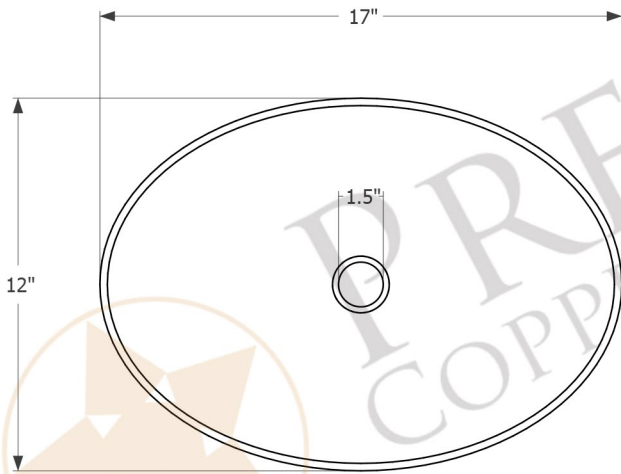

PREMIER
COPPER PRODUCTS

MODEL NUMBER: VO17WWHT

- * Description: Oval Wired Rim Vessel Hammered Copper Sink
- * Outer Dimension: 17" x 12" x 5"
- * Rim: 1/4" Wire Rim
- * Drain Opening: 1.5"
- * Finish: Glazed White

CODE/STANDARD COMPLIANCE

* IAPMO/cUPC LISTED

* WHT: Glazed White

THIS PRODUCT IS HAND CRAFTED, SMALL VARIANCES IN COLOR AND SIZE MAY OCCUR.
DO NOT MAKE ANY INSTALLATION CUTS UNTIL YOU RECEIVE YOUR ITEM(S).