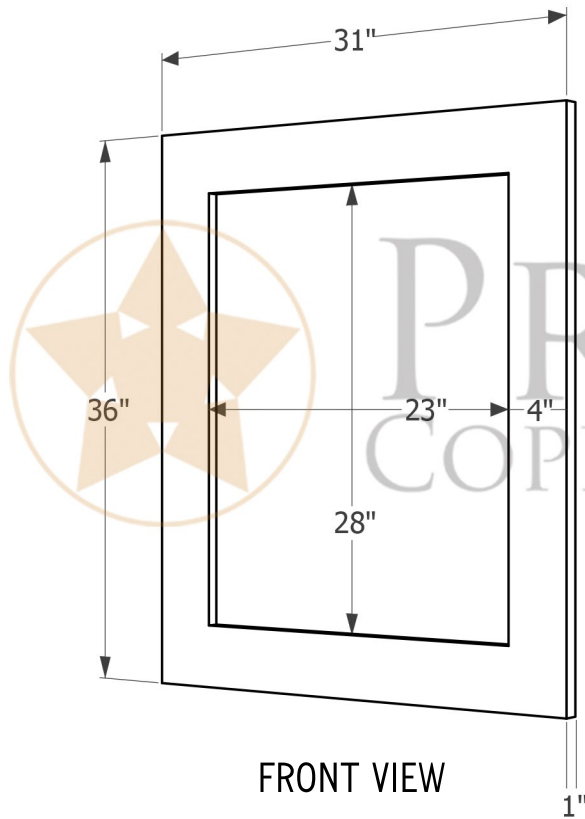

**PREMIER**  
COPPER PRODUCTS

**MODEL NUMBER: MFREC3631WHT**

- \* Description: 36" Hand Hammered Rectangle Copper Mirror
- \* Outer Dimensions: 36" x 31" x 1"
- \* Inner Dimensions: 28" x 23" x 1"
- \* Rim: 4"
- \* Finish: Glazed White