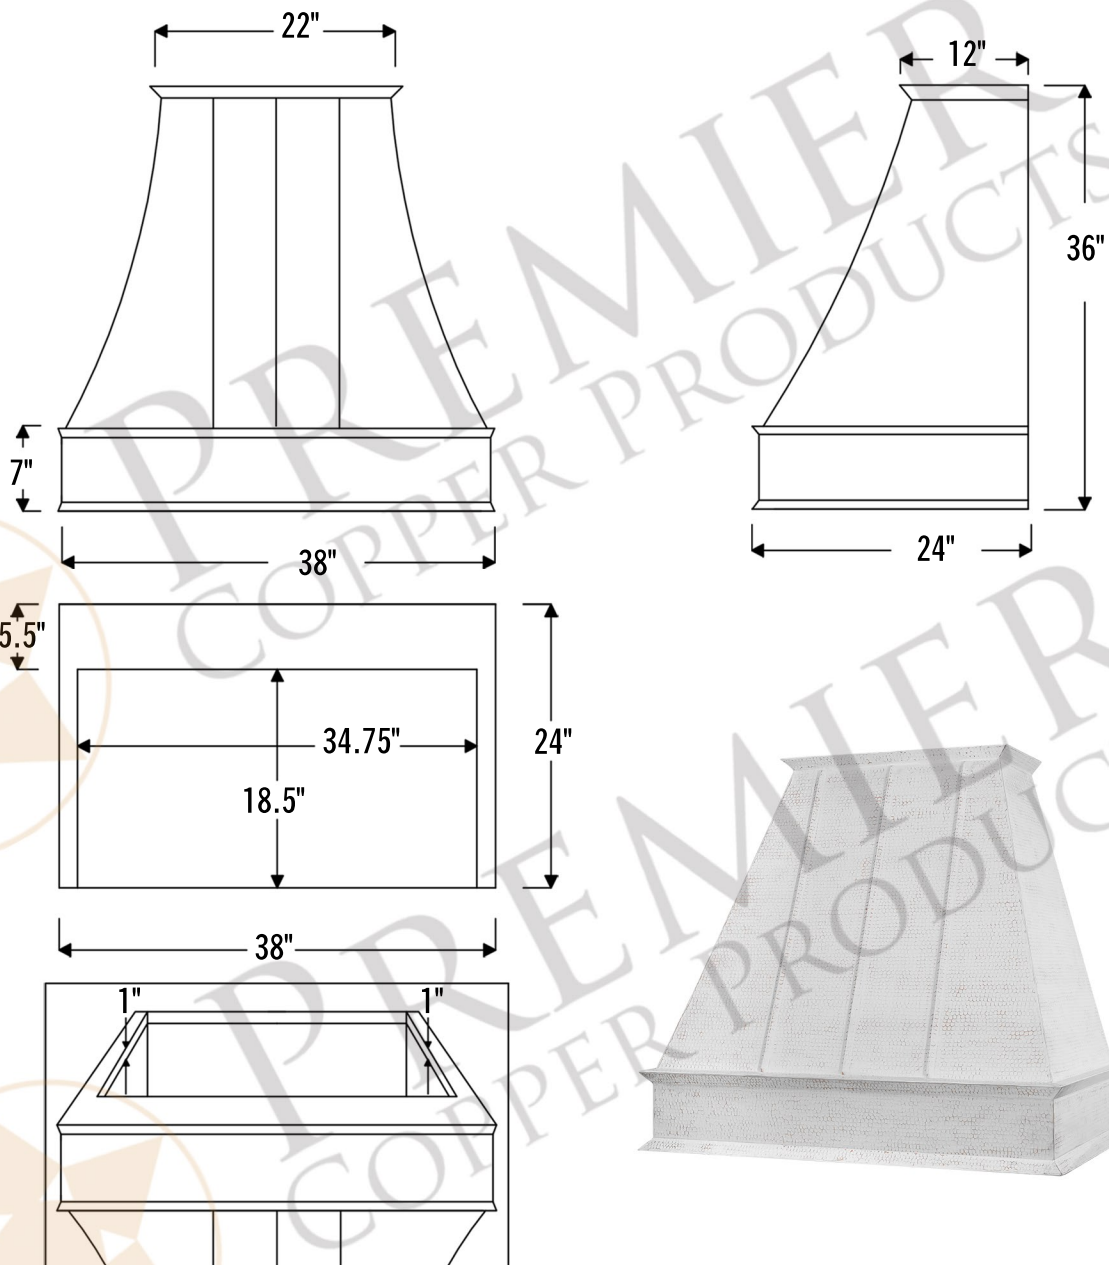

HV-EURO38WHT-C2036BPSB

- * Description: 38 Inch 735 CFM Hand Hammered Copper Wall Mounted Euro Range Hood with with Slim Baffle Filters
- * Outer Dimension: 38" x 24" x 36"
- * Top Dimension: 22" x 12"
- * Bottom Dimension: 38" x 24"
- * Bottom Opening Dimension: 34.75" x 18.5"
- * Skirt Height: 7"
- * Finish: Glazed White

THIS PRODUCT IS HAND CRAFTED, SMALL VARIANCES IN COLOR AND SIZE MAY OCCUR.
DO NOT MAKE ANY INSTALLATION CUTS UNTIL YOU RECEIVE YOUR ITEM(S).

HV-EURO38WHT-C2036BPSB

- * Description: 38 Inch 735 CFM Hand Hammered Copper Wall Mounted Euro Range Hood with with Slim Baffle Filters
- * Insert Model Number: C2036BPSB
- * Insert Description: 735 CFM, 1.5-4.6 Sones, Variable Controls,
- * Insert Duct: Single 7" Round Vent Opening
- * Lighting: LED Bulbs Included / *Lights Located on Front Panel*
- * Filter: Slim Baffle Filters
- * Insert Finish: Stainless Steel

POWERED LINER SPECIFICATIONS

3/4" Flange for perfect fit.

SEVEN YEAR, IN HOME, LIMITED WARRANTY ON INSERT, THE BEST IN THE INDUSTRY!

Please visit ImperialHoods.com to view the details on their warranty.

All dimensions on inserts are (+/-) 1/8" and are subject to change. Drawings are not to scale.