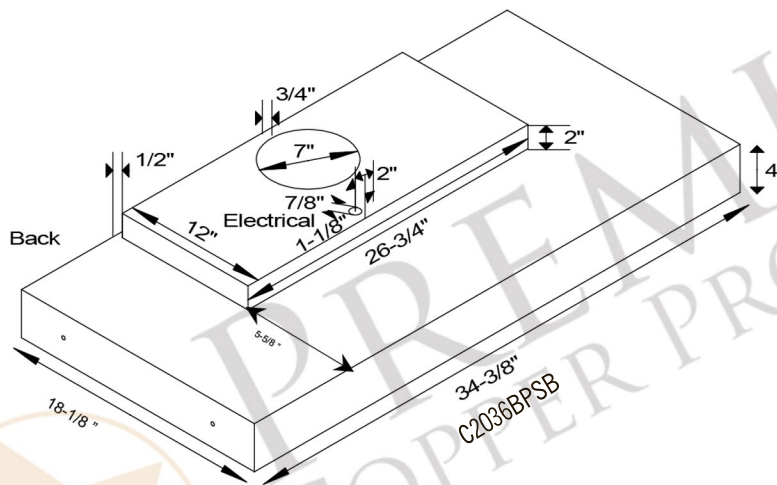

HV-EURO38WHT-C2036BPSB

- * Description: 38 Inch 735 CFM Hand Hammered Copper Wall Mounted Euro Range Hood with with Slim Baffle Filters
- * Outer Dimension: 38" x 24" x 36"
- * Top Dimension: 22" x 12"
- * Bottom Dimension: 38" x 24"
- * Bottom Opening Dimension: 34.75" x 18.5"
- * Skirt Height: 7"
- * Finish: Glazed White

THIS PRODUCT IS HAND CRAFTED, SMALL VARIANCES IN COLOR AND SIZE MAY OCCUR.
DO NOT MAKE ANY INSTALLATION CUTS UNTIL YOU RECEIVE YOUR ITEM(S).

HV-EURO38WHT-C2036BPSB

- * Description: 38 Inch 735 CFM Hand Hammered Copper Wall Mounted Euro Range Hood with with Slim Baffle Filters
- * Insert Model Number: C2036BPSB
- * Insert Description: 735 CFM, 1.5-4.6 Sones, Variable Controls,
- * Insert Duct: Single 7" Round Vent Opening
- * Lighting: LED Bulbs Included / *Lights Located on Front Panel*
- * Filter: Slim Baffle Filters
- * Insert Finish: Stainless Steel

POWERED LINER SPECIFICATIONS

3/4" Flange for perfect fit.

SEVEN YEAR, IN HOME, LIMITED WARRANTY ON INSERT, THE BEST IN THE INDUSTRY!

Please visit ImperialHoods.com to view the details on their warranty.

All dimensions on inserts are (+/-) 1/8" and are subject to change. Drawings are not to scale.