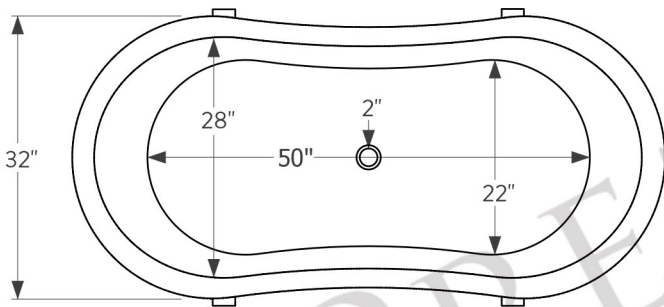

PREMIER  
COPPER PRODUCTS

MODEL NUMBER: BTDR67BLKP

- \* Description: 67" Copper Double Slipper Bathtub with Rings
- \* Outer Dimension: 67" x 32" x 32"
- \* Center Tub Height: 24"
- \* Drain Opening: 2" Center
- \* Finish: Glazed Black Exterior w/ Polished Copper Interior

THIS PRODUCT IS HAND CRAFTED, SMALL VARIANCES IN COLOR AND SIZE MAY OCCUR.  
DO NOT MAKE ANY INSTALLATION CUTS UNTIL YOU RECEIVE YOUR ITEM(S).