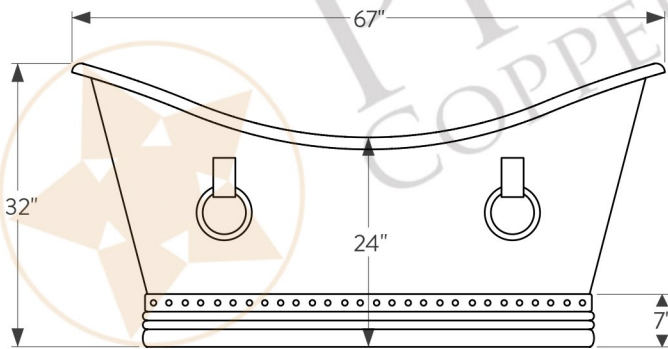

PREMIER  
COPPER PRODUCTS

MODEL NUMBER: BTDR67BLKP

- \* Description: 67" Copper Double Slipper Bathtub with Rings
- \* Outer Dimension: 67" x 32" x 32"
- \* Center Tub Height: 24"
- \* Drain Opening: 2" Center
- \* Finish: Glazed Black Exterior w/ Polished Copper Interior

THIS PRODUCT IS HAND CRAFTED, SMALL VARIANCES IN COLOR AND SIZE MAY OCCUR.  
DO NOT MAKE ANY INSTALLATION CUTS UNTIL YOU RECEIVE YOUR ITEM(S).