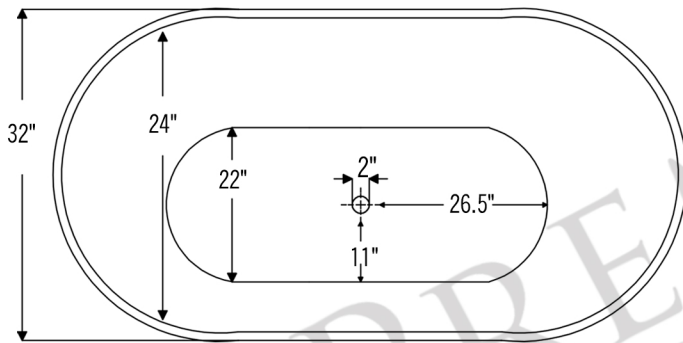

PREMIER  
COPPER PRODUCTS

MODEL NUMBER: BTM72DB

- \* Description: 72" Hammered Copper Modern Slipper Bathtub
- \* Outer Dimension: 72" x 32" x 28"
- \* Rim: 2" Rolled Rim
- \* Drain Opening: 2" Center
- \* Finish: Oil Rubbed Bronze

CODE/STANDARD COMPLIANCE

\* IAPMO/UPC LISTED

THIS PRODUCT IS HAND CRAFTED, SMALL VARIANCES IN COLOR AND SIZE MAY OCCUR.  
DO NOT MAKE ANY INSTALLATION CUTS UNTIL YOU RECEIVE YOUR ITEM(S).