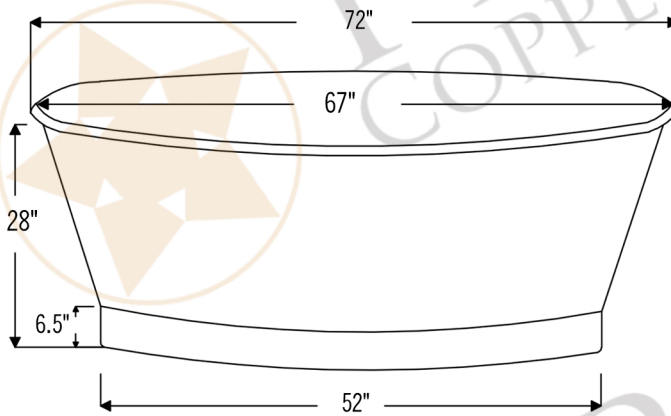

PREMIER
COPPER PRODUCTS

MODEL NUMBER: BTM72DB

- Description: 72" Hammered Copper Modern Slipper Bathtub
- Outer Dimension: 72" x 32" x 28"
- Rim: 2" Rolled Rim
- Drain Opening: 2" Center
- Finish: Oil Rubbed Bronze

CODE/STANDARD COMPLIANCE

* IAPMO/UPC LISTED

THIS PRODUCT IS HAND CRAFTED, SMALL VARIANCES IN COLOR AND SIZE MAY OCCUR.
DO NOT MAKE ANY INSTALLATION CUTS UNTIL YOU RECEIVE YOUR ITEM(S).