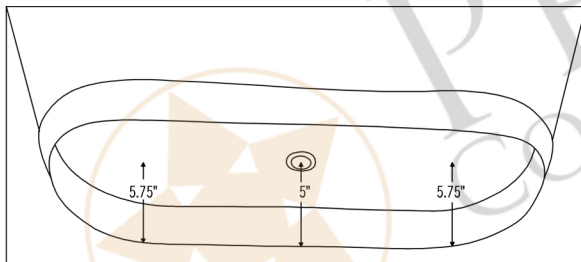

PREMIER
COPPER PRODUCTS

MODEL NUMBER: BTM72DB

- Description: 72" Hammered Copper Modern Slipper Bathtub
- Outer Dimension: 72" x 32" x 28"
- Rim: 2" Rolled Rim
- Drain Opening: 2" Center
- Finish: Oil Rubbed Bronze

CODE/STANDARD COMPLIANCE

* IAPMO/UPC LISTED

THIS PRODUCT IS HAND CRAFTED, SMALL VARIANCES IN COLOR AND SIZE MAY OCCUR.
DO NOT MAKE ANY INSTALLATION CUTS UNTIL YOU RECEIVE YOUR ITEM(S).