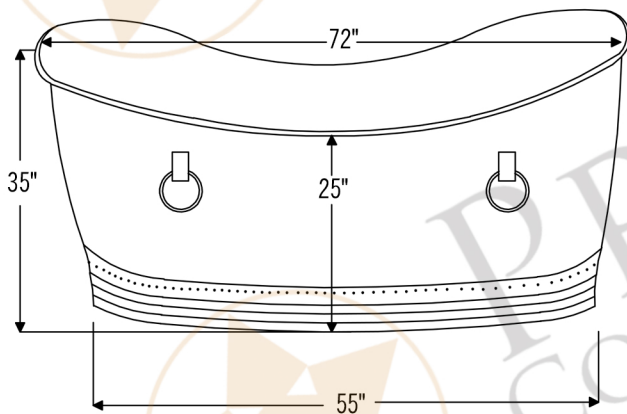

PREMIER  
COPPER PRODUCTS

MODEL NUMBER: BTDR72DB

- \* Description: 72" Hammered Copper Double Slipper Bathtub With Rings
- \* Outer Dimension: 72" x 33" x 35"
- \* Center Tub Height: 25"
- \* Drain Opening: 2" Center
- \* Finish: Oil Rubbed Bronze

CODE/STANDARD COMPLIANCE

\* IAPMO/UPC LISTED

THIS PRODUCT IS HAND CRAFTED, SMALL VARIANCES IN COLOR AND SIZE MAY OCCUR.  
DO NOT MAKE ANY INSTALLATION CUTS UNTIL YOU RECEIVE YOUR ITEM(S).