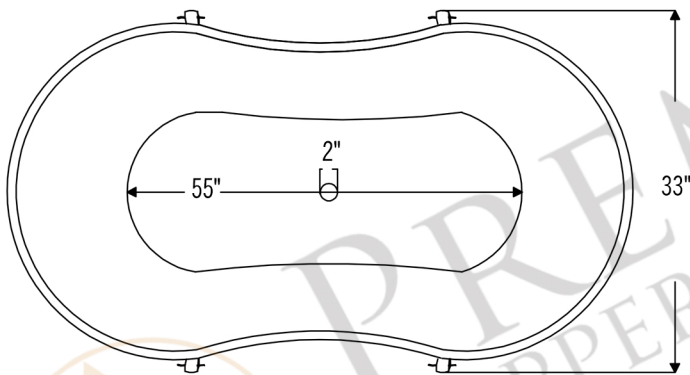

PREMIER  
COPPER PRODUCTS

MODEL NUMBER: BTDR72DB

- \* Description: 72" Hammered Copper Double Slipper Bathtub With Rings
- \* Outer Dimension: 72" x 33" x 35"
- \* Center Tub Height: 25"
- \* Drain Opening: 2" Center
- \* Finish: Oil Rubbed Bronze

CODE/STANDARD COMPLIANCE

\* IAPMO/UPC LISTED

THIS PRODUCT IS HAND CRAFTED, SMALL VARIANCES IN COLOR AND SIZE MAY OCCUR.  
DO NOT MAKE ANY INSTALLATION CUTS UNTIL YOU RECEIVE YOUR ITEM(S).