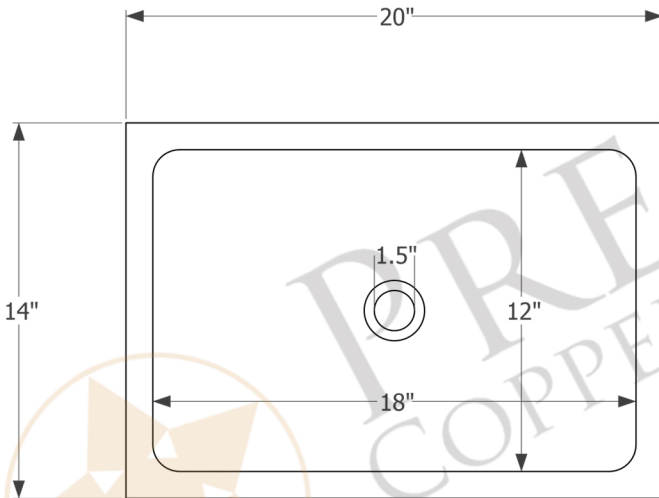

## MODEL NUMBER: VREC20SK1DB

- \* Description: 20" Rectangle Skirted Vessel Hammered Copper Sink
- \* Outer Dimension: 20" x 14" x 5"
- \* Inner Dimension: 18" x 12"
- \* Skirt: 1"
- \* Drain Opening: 1.5"
- \* Finish: Oil Rubbed Bronze