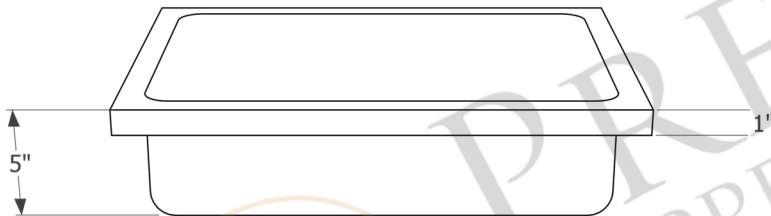

## MODEL NUMBER: VREC20SK1DB

- \* Description: 20" Rectangle Skirted Vessel Hammered Copper Sink
- \* Outer Dimension: 20" x 14" x 5"
- \* Inner Dimension: 18" x 12"
- \* Skirt: 1"
- \* Drain Opening: 1.5"
- \* Finish: Oil Rubbed Bronze