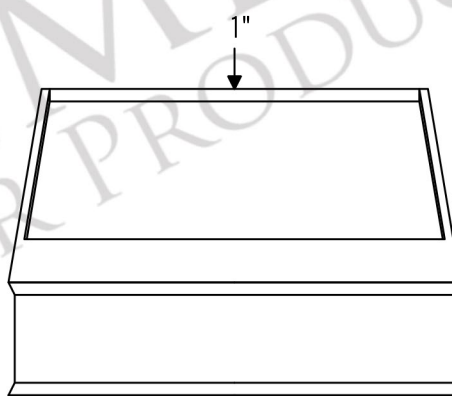

**PREMIER**  
COPPER PRODUCTS

**MODEL NUMBER: HV-EUROTERRA36-C2036BPSB**

**DESCRIPTION:** 36" Terra Firma Copper Wall Mounted EuroTerra  
Range Hood with 735 CFM Slim Baffle Filters

**OUTER DIMENSION:** 36" x 24" x 36"

**TOP DIMENSION:** 21" x 12"

**BOTTOM DIMENSION:** 36" x 24"

**BOTTOM OPENING:** 34.75" x 18.5"

**FINISH:** Living Copper / Oil Rubbed Bronze

**TEXTURE:** Terra Firma

THIS PRODUCTS IS HAND CRAFTED, SMALL VARIANCES IN COLOR AND SIZE MAY OCCUR.  
DO NOT MAKE ANY INSTALLATION CUTS UNTIL YOU RECEIVE YOUR ITEM(S).

All dimensions on inserts are (+/-) 1/8" and are subject to change. Drawings are not to scale.