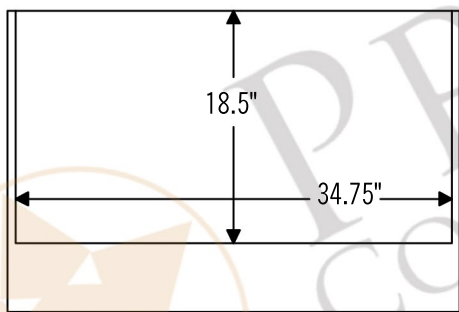

**PREMIER**  
COPPER PRODUCTS

**MODEL NUMBER: HV-EUROTERRA36-C2036BPSB**

**DESCRIPTION:** 36" Terra Firma Copper Wall Mounted EuroTerra  
Range Hood with 735 CFM Slim Baffle Filters

**OUTER DIMENSION:** 36" x 24" x 36"

**TOP DIMENSION:** 21" x 12"

**BOTTOM DIMENSION:** 36" x 24"

**BOTTOM OPENING:** 34.75" x 18.5"

**FINISH:** Living Copper / Oil Rubbed Bronze

**TEXTURE:** Terra Firma

THIS PRODUCTS IS HAND CRAFTED, SMALL VARIANCES IN COLOR AND SIZE MAY OCCUR.  
DO NOT MAKE ANY INSTALLATION CUTS UNTIL YOU RECEIVE YOUR ITEM(S).

All dimensions on inserts are (+/-) 1/8" and are subject to change. Drawings are not to scale.