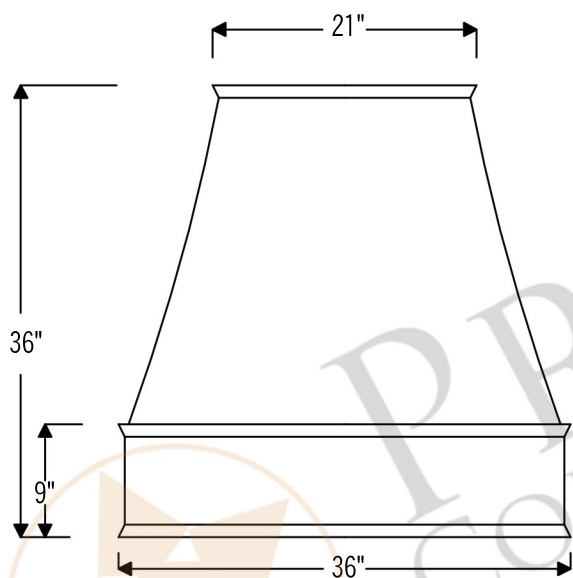

**PREMIER**  
COPPER PRODUCTS

**MODEL NUMBER: HV-EUROTERRA36-C2036BPSB**

**DESCRIPTION:** 36" Terra Firma Copper Wall Mounted EuroTerra  
Range Hood with 735 CFM Slim Baffle Filters

**OUTER DIMENSION:** 36" x 24" x 36"

**TOP DIMENSION:** 21" x 12"

**BOTTOM DIMENSION:** 36" x 24"

**BOTTOM OPENING:** 34.75" x 18.5"

**FINISH:** Living Copper / Oil Rubbed Bronze

**TEXTURE:** Terra Firma

THIS PRODUCTS IS HAND CRAFTED, SMALL VARIANCES IN COLOR AND SIZE MAY OCCUR.  
DO NOT MAKE ANY INSTALLATION CUTS UNTIL YOU RECEIVE YOUR ITEM(S).

Insert Description: 735 CFM, 1.5 -4.6 Sones, Variable Controls

Insert Duct: Single 7" Round Vent Opening

Insert Lighting: Front Panel LED Lighting Included

Filter: Slim Baffle Filters

Insert Finish: Stainless Steel

All dimensions on inserts are (+/-) 1/8" and are subject to change. Drawings are not to scale.