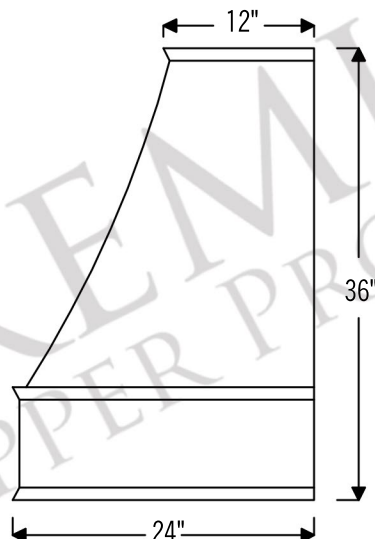

**PREMIER**  
COPPER PRODUCTS

**MODEL NUMBER: HV-EUROTERRA36-C2036BPSB**

**DESCRIPTION:** 36" Terra Firma Copper Wall Mounted EuroTerra  
Range Hood with 735 CFM Slim Baffle Filters

**OUTER DIMENSION:** 36" x 24" x 36"

**TOP DIMENSION:** 21" x 12"

**BOTTOM DIMENSION:** 36" x 24"

**BOTTOM OPENING:** 34.75" x 18.5"

**FINISH:** Living Copper / Oil Rubbed Bronze

**TEXTURE:** Terra Firma

THIS PRODUCTS IS HAND CRAFTED, SMALL VARIANCES IN COLOR AND SIZE MAY OCCUR.  
DO NOT MAKE ANY INSTALLATION CUTS UNTIL YOU RECEIVE YOUR ITEM(S).

All dimensions on inserts are (+/-) 1/8" and are subject to change. Drawings are not to scale.