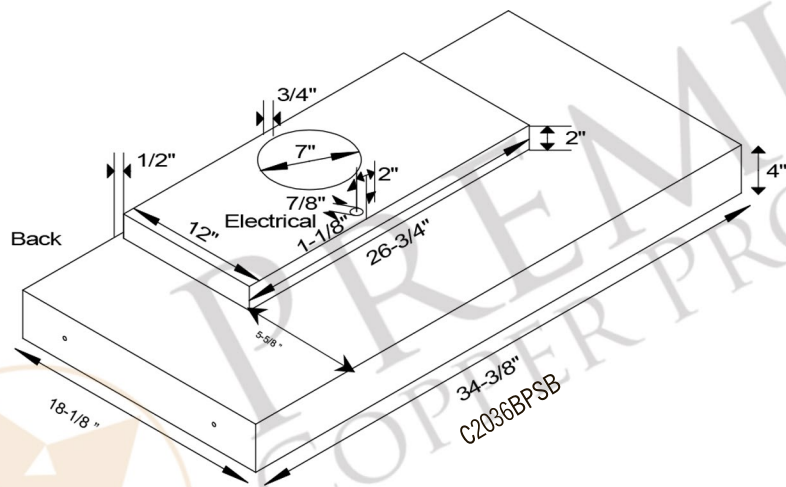

**TOP DIMENSION:** 21" x 12"

**BOTTOM DIMENSION:** 36" x 24"

**BOTTOM OPENING:** 34.75" x 18.5"

**FINISH:** Living Copper / Oil Rubbed Bronze

**TEXTURE:** Terra Firma

THIS PRODUCTS IS HAND CRAFTED, SMALL VARIANCES IN COLOR AND SIZE MAY OCCUR.  
DO NOT MAKE ANY INSTALLATION CUTS UNTIL YOU RECEIVE YOUR ITEM(S).

Insert Description: 735 CFM, 1.5 -4.6 Sones, Variable Controls

Insert Duct: Single 7" Round Vent Opening

Insert Lighting: Front Panel LED Lighting Included

Filter: Slim Baffle Filters

Insert Finish: Stainless Steel

## POWERED LINER SPECIFICATIONS

3/4" Flange for perfect fit.

**SEVEN YEAR, IN HOME, LIMITED WARRANTY ON INSERT, THE BEST IN THE INDUSTRY!**

Please visit [ImperialHoods.com](http://ImperialHoods.com) to view the details on their warranty

All dimensions on inserts are (+/-) 1/8" and are subject to change. Drawings are not to scale.