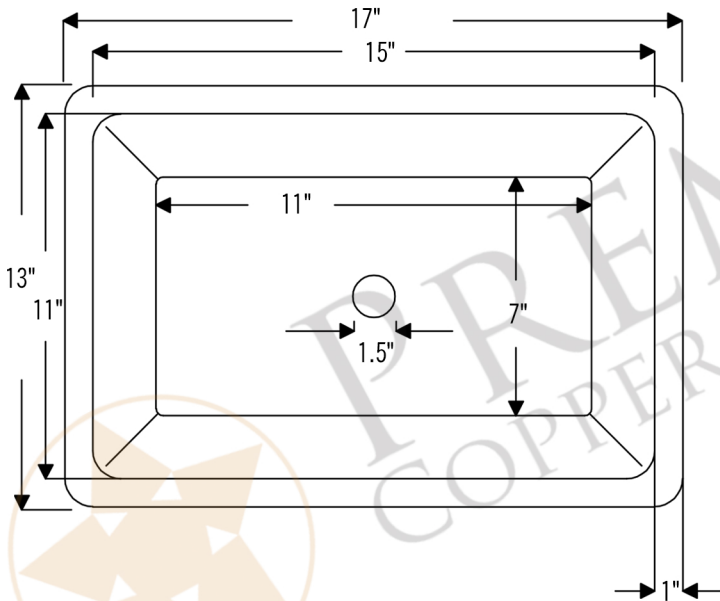

PREMIER
COPPER PRODUCTS

MODEL NUMBER: TFLREC17DB

**DESCRIPTION: Terra Firma 17" Rectangle Under Counter
Bathroom Sink**

OUTER DIMENSION: 17" x 13" x 4"

INNER DIMENSION: 15" x 11" x 4"

BOTTOM SINK FLOOR DIMENSION: 11" x 7"

SINK HEIGHT: 4"

TEXTURE: Terra Firma

FINISH: Living Copper / Oil Rubbed Bronze

RIM: 1"

DRAIN OPENING: 1.5"

INSTALLATION TYPE: Undermount

CODE/STANDARD COMPLIANCE

* IAPMO/cUPC LISTED