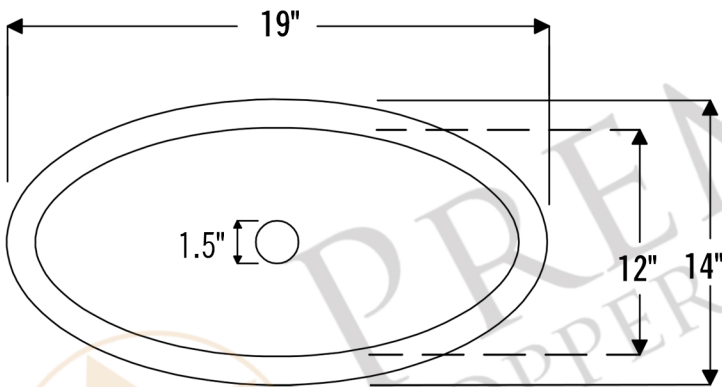

PREMIER
COPPER PRODUCTS

MODEL NUMBER: TFLO19FPB

DESCRIPTION: Terra Firma 19" Oval Under Counter
Bathroom Sink

OUTER DIMENSION: 19" x 14" x 6"

INNER DIMENSION: 17" x 12" x 6"

SINK HEIGHT: 6"

TEXTURE: Terra Firma

FINISH: Polished Brass

RIM: 1"

DRAIN OPENING: 1.5"

INSTALLATION TYPE: Undermount

CODE/STANDARD COMPLIANCE

* IAPMO/cUPC LISTED

THIS PRODUCT IS HAND CRAFTED, SMALL VARIANCES IN COLOR AND SIZE MAY OCCUR.
DO NOT MAKE ANY INSTALLATION CUTS UNTIL YOU RECEIVE YOUR ITEM(S).