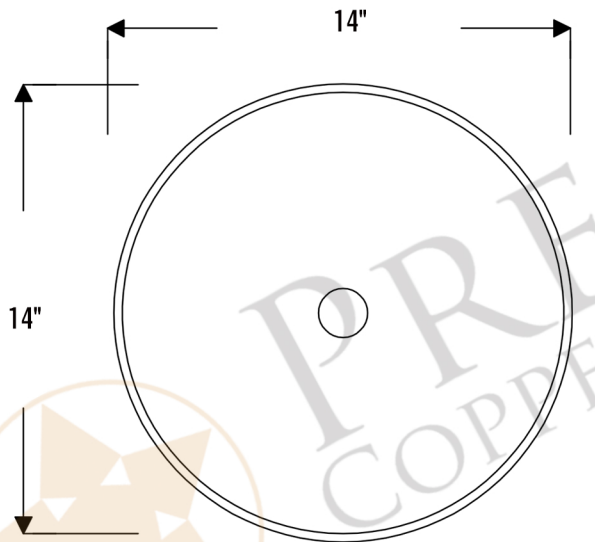

**PREMIER**  
COPPER PRODUCTS

CODE/STANDARD COMPLIANCE

\* IAPMO/cUPC LISTED

**MODEL NUMBER: TFVR14EN**

**DESCRIPTION: Terra Firma 14" Round Vessel Sink**

**OUTER DIMENSION: 14" x 4"**

**BOTTOM SINK FLOOR DIMENSION: 9" Rounded**

**SINK HEIGHT: 4"**

**TEXTURE: Terra Firma**

**FINISH: Nickel**

**RIM: Hand Forged Top Rim**

**DRAIN OPENING: 1.5"**

**INSTALLATION TYPE: Vessel**

THIS PRODUCT IS HAND CRAFTED, SMALL VARIANCES IN COLOR AND SIZE MAY OCCUR.  
DO NOT MAKE ANY INSTALLATION CUTS UNTIL YOU RECEIVE YOUR ITEM(S).