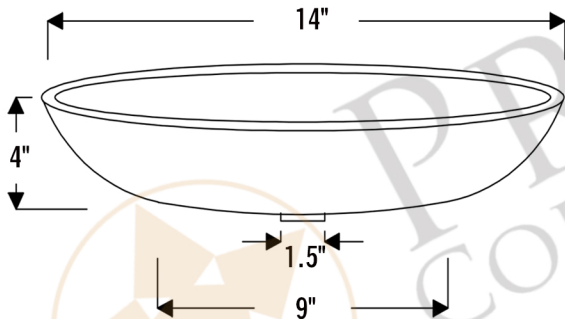

**PREMIER**  
COPPER PRODUCTS

CODE/STANDARD COMPLIANCE

\* IAPMO/cUPC LISTED

**MODEL NUMBER: TFVR14EN**

**DESCRIPTION: Terra Firma 14" Round Vessel Sink**

**OUTER DIMENSION: 14" x 4"**

**BOTTOM SINK FLOOR DIMENSION: 9" Rounded**

**SINK HEIGHT: 4"**

**TEXTURE: Terra Firma**

**FINISH: Nickel**

**RIM: Hand Forged Top Rim**

**DRAIN OPENING: 1.5"**

**INSTALLATION TYPE: Vessel**

THIS PRODUCT IS HAND CRAFTED, SMALL VARIANCES IN COLOR AND SIZE MAY OCCUR.  
DO NOT MAKE ANY INSTALLATION CUTS UNTIL YOU RECEIVE YOUR ITEM(S).