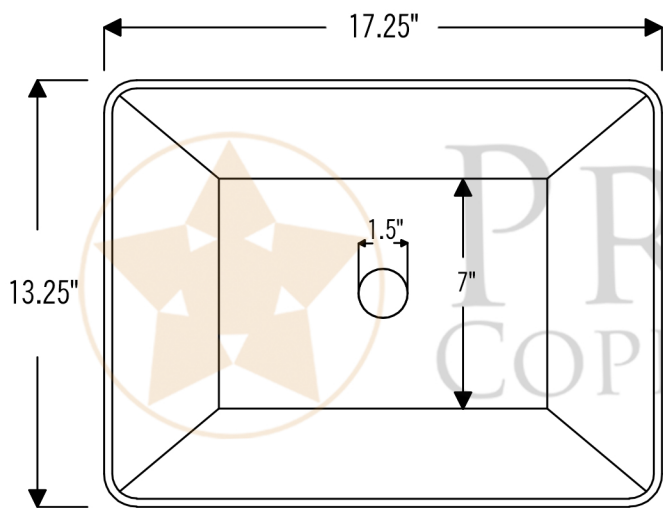

PREMIER
COPPER PRODUCTS

MODEL NUMBER: VREC17WDB

CODE/STANDARD COMPLIANCE

* IAPMO/cUPC LISTED

* Description: 17" Rectangle Wired Rim Vessel
Hammered Copper Sink

* Outer Dimension: 17.25" x 13.25" x 5.5"

* Inner Dimension: 17" x 13" x 5.5"

* Bottom Dimension: 10.5" x 7"

* Rim: Wired Rim

* Drain Opening: 1.5"

* Finish: Oil Rubbed Bronze | Living Copper

THIS PRODUCTS IS HAND CRAFTED, SMALL VARIANCES IN COLOR AND SIZE MAY OCCUR.
DO NOT MAKE ANY INSTALLATION CUTS UNTIL YOU RECEIVE YOUR ITEM(S).