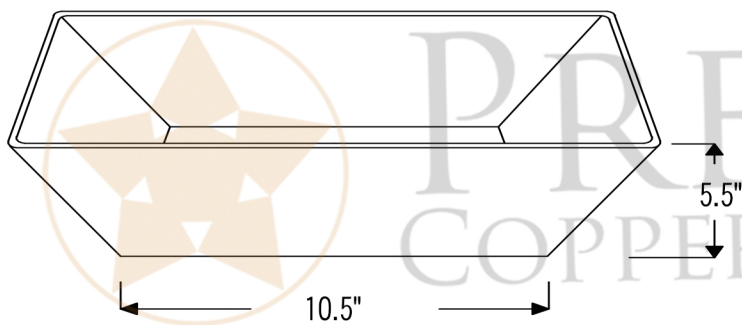

PREMIER
COPPER PRODUCTS

MODEL NUMBER: VREC17WDB

CODE/STANDARD COMPLIANCE

* IAPMO/cUPC LISTED

* Description: 17" Rectangle Wired Rim Vessel
Hammered Copper Sink

* Outer Dimension: 17.25" x 13.25" x 5.5"

* Inner Dimension: 17" x 13" x 5.5"

* Bottom Dimension: 10.5" x 7"

* Rim: Wired Rim

* Drain Opening: 1.5"

* Finish: Oil Rubbed Bronze | Living Copper

THIS PRODUCTS IS HAND CRAFTED, SMALL VARIANCES IN COLOR AND SIZE MAY OCCUR.
DO NOT MAKE ANY INSTALLATION CUTS UNTIL YOU RECEIVE YOUR ITEM(S).