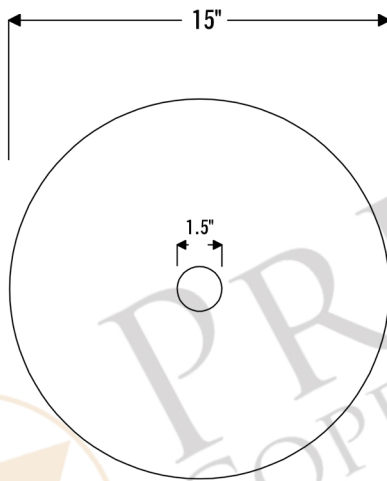

PREMIER
COPPER PRODUCTS

MODEL NUMBER: VR15WDB

- Description: Round Wired Rim Vessel Hammered Copper Sink
- Outer Dimension: 15" x 5"
- Rim: 1/4" Wire Rim
- Drain Opening: 1.5"
- Finish: Oil Rubbed Bronze

CODE/STANDARD COMPLIANCE

* IAPMO/cUPC LISTED

* ORB: Oil Rubbed Bronze

THIS PRODUCT IS HAND CRAFTED, SMALL VARIANCES IN COLOR AND SIZE MAY OCCUR.
DO NOT MAKE ANY INSTALLATION CUTS UNTIL YOU RECEIVE YOUR ITEM(S).