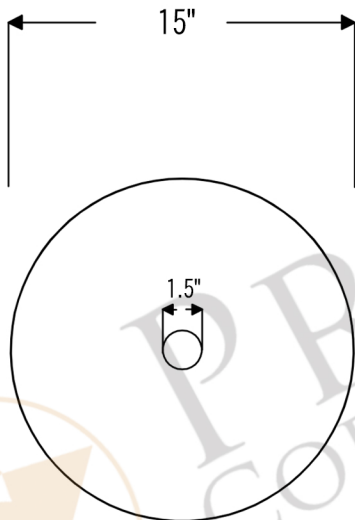

PREMIER
COPPER PRODUCTS

MODEL NUMBER: VR15BDB

- Description: Medium Round Vessel Hammered Copper Sink
- Outer Dimension: 15" x 6"
- Drain Opening: 1.5"
- Finish: Oil Rubbed Bronze

CODE/STANDARD COMPLIANCE

* IAPMO/cUPC LISTED

* ORB: Oil Rubbed Bronze

THIS PRODUCT IS HAND CRAFTED, SMALL VARIANCES IN COLOR AND SIZE MAY OCCUR.
DO NOT MAKE ANY INSTALLATION CUTS UNTIL YOU RECEIVE YOUR ITEM(S).