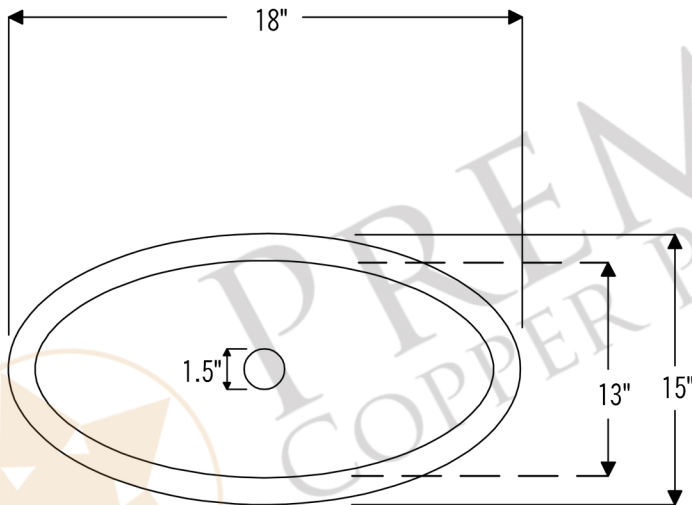

PREMIER
COPPER PRODUCTS

MODEL NUMBER: V018SKDB

- Description: Oval Skirted Vessel Hammered Copper Sink
- Outer Dimension: 18" x 15" x 6"
- Inner Dimension: 16" x 13"
- Skirt: 3"
- Drain Opening: 1.5"
- Finish: Oil Rubbed Bronze

CODE/STANDARD COMPLIANCE

* IAPMO/cUPC LISTED

* ORB: Oil Rubbed Bronze

THIS PRODUCT IS HAND CRAFTED, SMALL VARIANCES IN COLOR AND SIZE MAY OCCUR.
DO NOT MAKE ANY INSTALLATION CUTS UNTIL YOU RECEIVE YOUR ITEM(S).