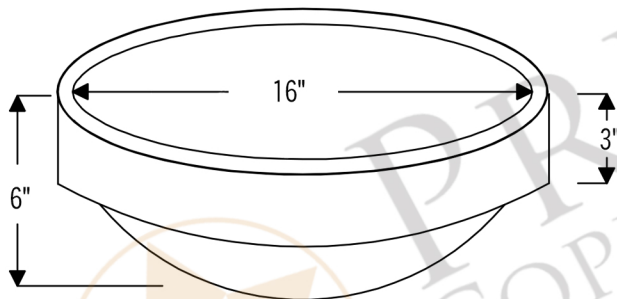

PREMIER
COPPER PRODUCTS

MODEL NUMBER: V018SKDB

- Description: Oval Skirted Vessel Hammered Copper Sink
- Outer Dimension: 18" x 15" x 6"
- Inner Dimension: 16" x 13"
- Skirt: 3"
- Drain Opening: 1.5"
- Finish: Oil Rubbed Bronze

CODE/STANDARD COMPLIANCE

* IAPMO/cUPC LISTED

* ORB: Oil Rubbed Bronze

THIS PRODUCT IS HAND CRAFTED, SMALL VARIANCES IN COLOR AND SIZE MAY OCCUR.
DO NOT MAKE ANY INSTALLATION CUTS UNTIL YOU RECEIVE YOUR ITEM(S).