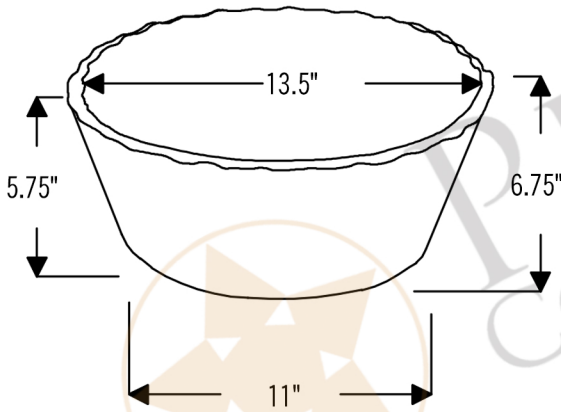

PREMIER
COPPER PRODUCTS

MODEL NUMBER: PVRTTRDB

CODE/STANDARD COMPLIANCE

* IAPMO/cUPC LISTED

- * Description: Forest Vessel Hammered Copper Sink
- * Outer Dimension: 14.5" x 6.75"
- * Outer Dimension Bottom of Sink: 11"
- * Inner Dimension Top of Sink: 13.5"
- * Inner Dimension Bottom of Sink: 10"
- * Tallest Side of Sink Dimension: 6.75"
- * Shortest Side of Sink Dimension: 5.75"
- * Drain Opening: 1.5"
- * Finish: Oil Rubbed Bronze