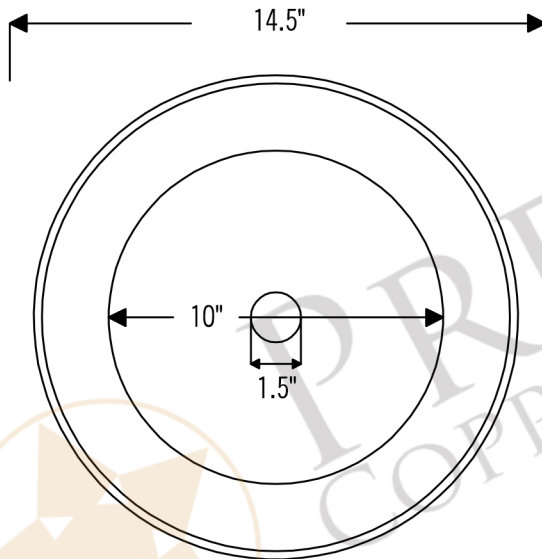

PREMIER
COPPER PRODUCTS

MODEL NUMBER: PVRTTRDB

CODE/STANDARD COMPLIANCE

* IAPMO/cUPC LISTED

- * Description: Forest Vessel Hammered Copper Sink
- * Outer Dimension: 14.5" x 6.75"
- * Outer Dimension Bottom of Sink: 11"
- * Inner Dimension Top of Sink: 13.5"
- * Inner Dimension Bottom of Sink: 10"
- * Tallest Side of Sink Dimension: 6.75"
- * Shortest Side of Sink Dimension: 5.75"
- * Drain Opening: 1.5"
- * Finish: Oil Rubbed Bronze

THIS PRODUCT IS HAND CRAFTED, SMALL VARIANCES IN COLOR AND SIZE MAY OCCUR.
DO NOT MAKE ANY INSTALLATION CUTS UNTIL YOU RECEIVE YOUR ITEM(S).