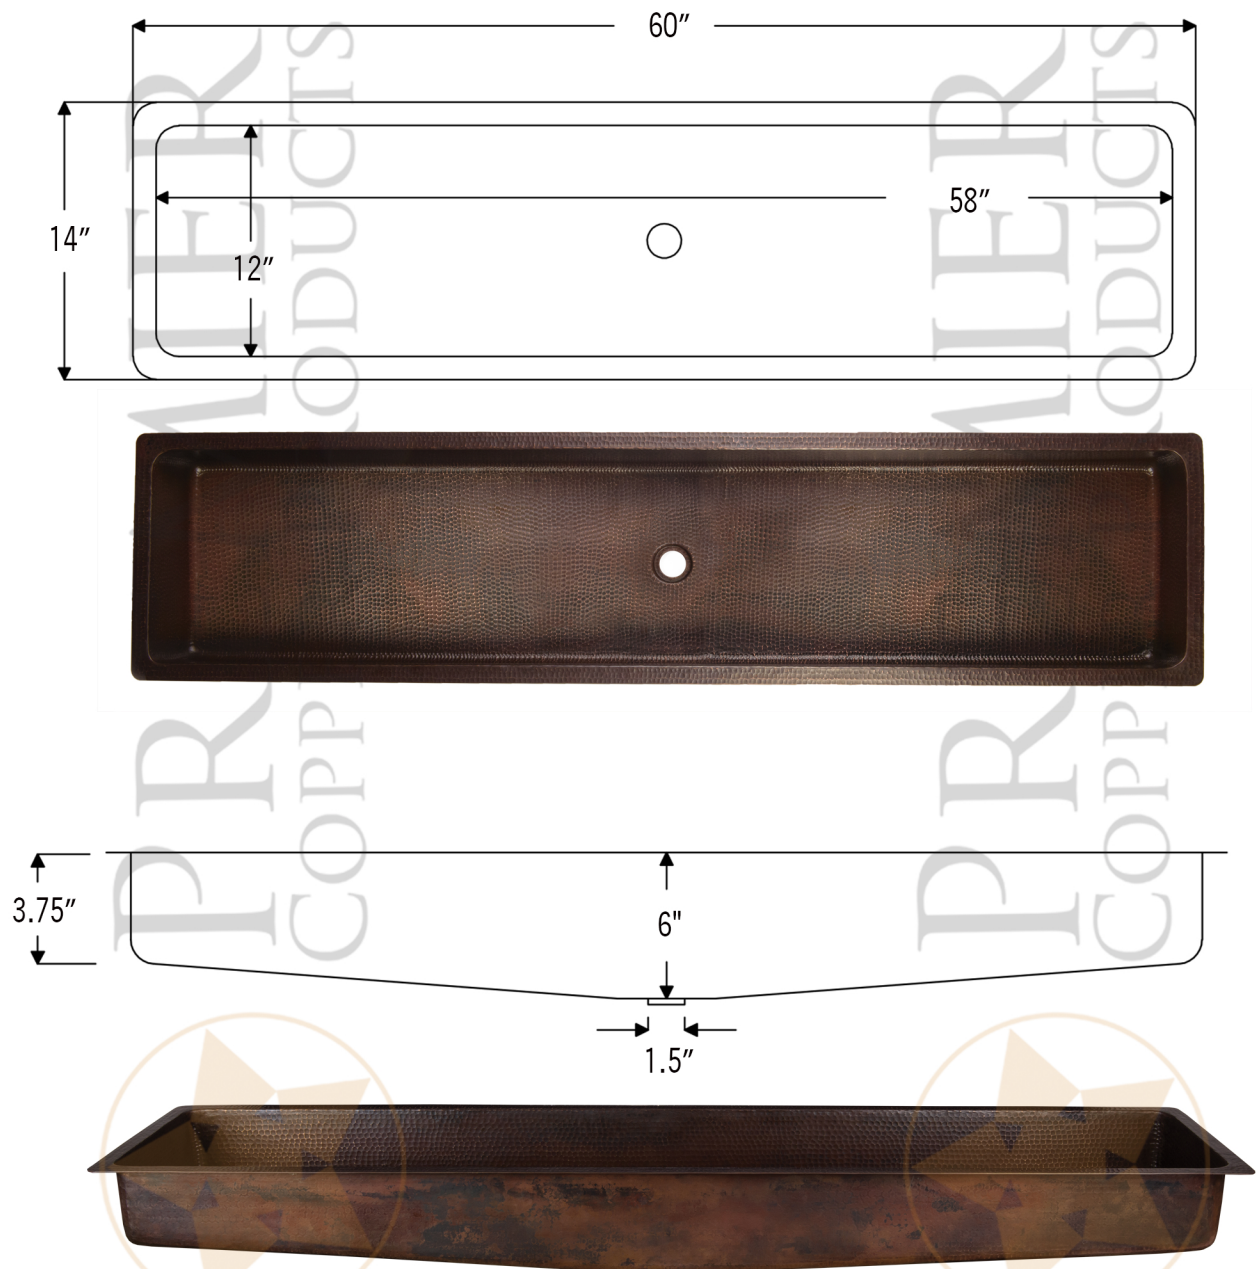

PREMIER
COPPER PRODUCTS

MODEL NUMBER: LREC60DB

- * Description: 60" Rectangle Hammered Copper Bathroom Sink
- * Outer Dimension: 60" x 14" x 6"
- * Inner Dimension: 58" x 12" x 3.75"
- * Center Height: 6"
- * Rim: 1"
- * Drain Placement: Center
- * Drain Opening: 1.5"
- * Finish: Oil Rubbed Bronze | Living Copper

CODE/STANDARD COMPLIANCE

* IAPMO/cUPC LISTED

THIS PRODUCT IS HAND CRAFTED, SMALL VARIANCES IN COLOR AND SIZE MAY OCCUR.
DO NOT MAKE ANY INSTALLATION CUTS UNTIL YOU RECEIVE YOUR ITEM(S).