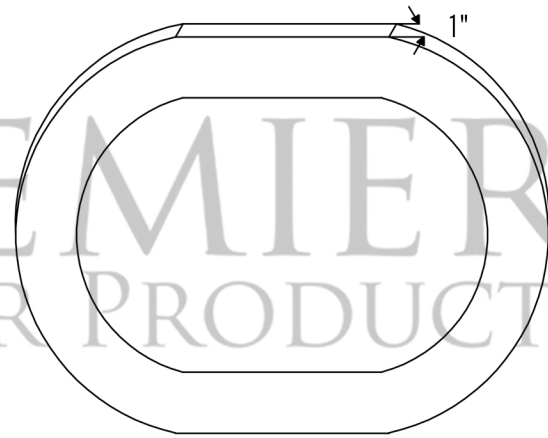

PREMIER
COPPER PRODUCTS

MODEL NUMBER: MFO3526

- * Description: 35" Hand Hammered Oval Copper Mirror
- * Outer Dimensions: 35" x 26" x 1"
- * Inner Dimensions: 27" x 18" x 1"
- * Rim: 4"
- * Finish: Oil Rubbed Bronze

FRONT VIEW

SIDE VIEW

THIS PRODUCT IS HAND CRAFTED, SMALL VARIANCES IN COLOR AND SIZE MAY OCCUR.