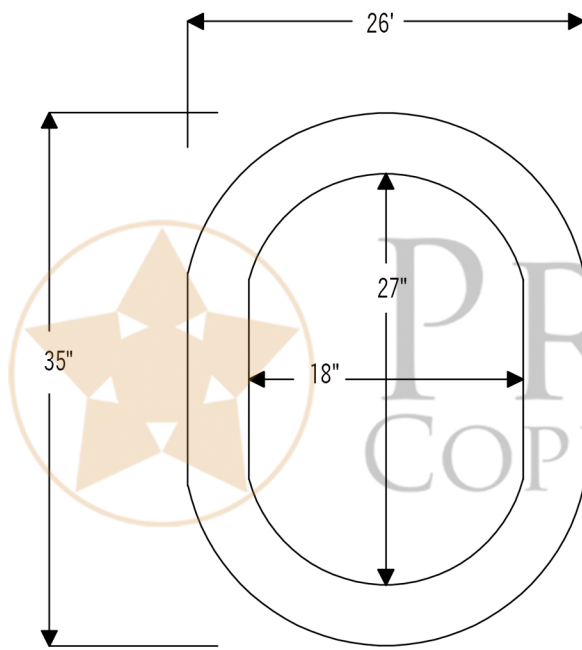

PREMIER
COPPER PRODUCTS

MODEL NUMBER: MFO3526

- * Description: 35" Hand Hammered Oval Copper Mirror
- * Outer Dimensions: 35" x 26" x 1"
- * Inner Dimensions: 27" x 18" x 1"
- * Rim: 4"
- * Finish: Oil Rubbed Bronze

FRONT VIEW

SIDE VIEW

THIS PRODUCT IS HAND CRAFTED, SMALL VARIANCES IN COLOR AND SIZE MAY OCCUR.