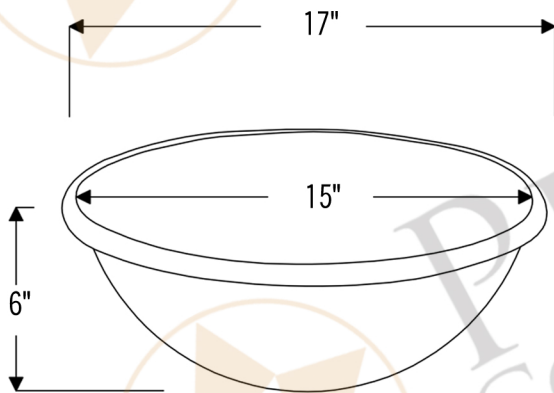

PREMIER
COPPER PRODUCTS

MODEL NUMBER: LR17RDB

- Description: Round Self Rimming Hammered Copper Sink
- Outer Dimension: 17" x 6"
- Inner Dimension: 15" x 6"
- Rim: 1"
- Drain Opening: 1.5"
- Finish: Oil Rubbed Bronze

CODE/STANDARD COMPLIANCE

* IAPMO/cUPC LISTED

* ORB: Oil Rubbed Bronze

THIS PRODUCT IS HAND CRAFTED, SMALL VARIANCES IN COLOR AND SIZE MAY OCCUR.
DO NOT MAKE ANY INSTALLATION CUTS UNTIL YOU RECEIVE YOUR ITEM(S).