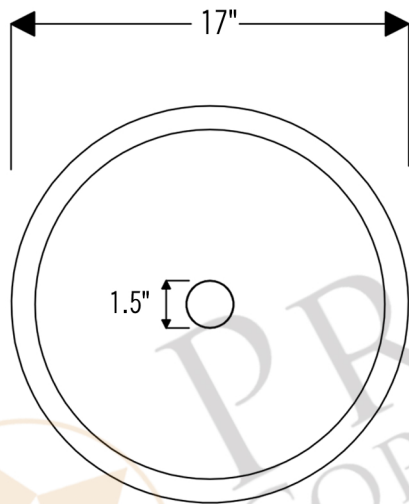

PREMIER
COPPER PRODUCTS

MODEL NUMBER: LR17RDB

- Description: Round Self Rimming Hammered Copper Sink
- Outer Dimension: 17" x 6"
- Inner Dimension: 15" x 6"
- Rim: 1"
- Drain Opening: 1.5"
- Finish: Oil Rubbed Bronze

CODE/STANDARD COMPLIANCE

* IAPMO/cUPC LISTED

* ORB: Oil Rubbed Bronze

THIS PRODUCT IS HAND CRAFTED, SMALL VARIANCES IN COLOR AND SIZE MAY OCCUR.
DO NOT MAKE ANY INSTALLATION CUTS UNTIL YOU RECEIVE YOUR ITEM(S).