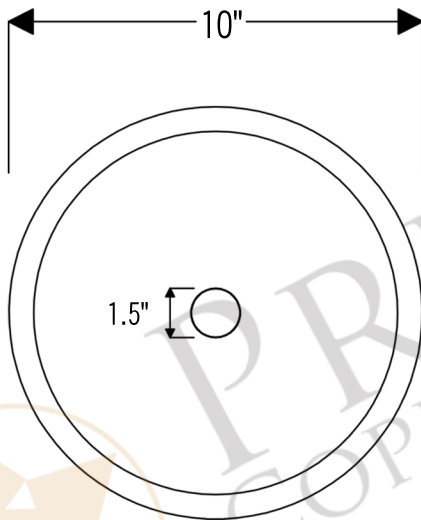

PREMIER
COPPER PRODUCTS

MODEL NUMBER: LR10FDB

- * Description: 10" Small Round Under Counter Hammered Copper Sink
- * Outer Dimension: 10" x 5"
- * Inner Dimension: 8" x 5"
- * Rim: 1"
- * Drain Opening: 1.5"
- * Finish: Oil Rubbed Bronze