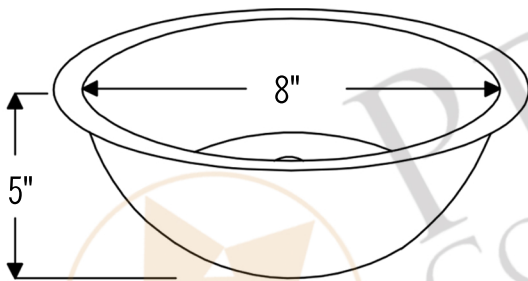

PREMIER
COPPER PRODUCTS

MODEL NUMBER: LR10FDB

- * Description: 10" Small Round Under Counter Hammered Copper Sink
- * Outer Dimension: 10" x 5"
- * Inner Dimension: 8" x 5"
- * Rim: 1"
- * Drain Opening: 1.5"
- * Finish: Oil Rubbed Bronze