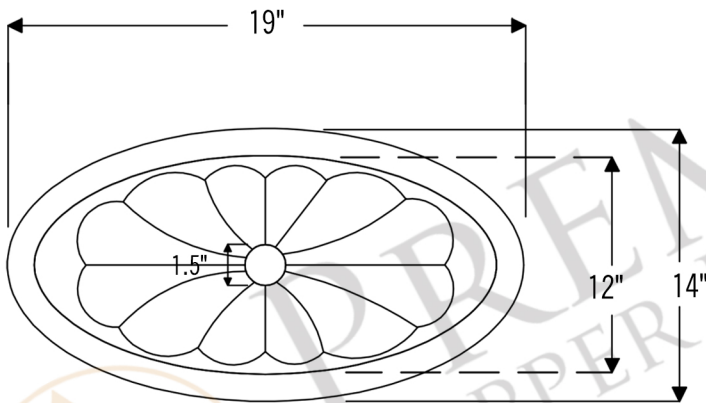

PREMIER
COPPER PRODUCTS

MODEL NUMBER: L019RSBDB

- Description: Oval Sunburst Self Rimming Hammered Copper Sink
- Outer Dimension: 19" x 14" x 6"
- Inner Dimension: 17" x 12" x 6"
- Rim: 1"
- Drain Opening: 1.5"
- Finish: Oil Rubbed Bronze
- Design: Sunburst

CODE/STANDARD COMPLIANCE

* IAPMO/cUPC LISTED

* ORB: Oil Rubbed Bronze

THIS PRODUCT IS HAND CRAFTED, SMALL VARIANCES IN COLOR AND SIZE MAY OCCUR.
DO NOT MAKE ANY INSTALLATION CUTS UNTIL YOU RECEIVE YOUR ITEM(S).