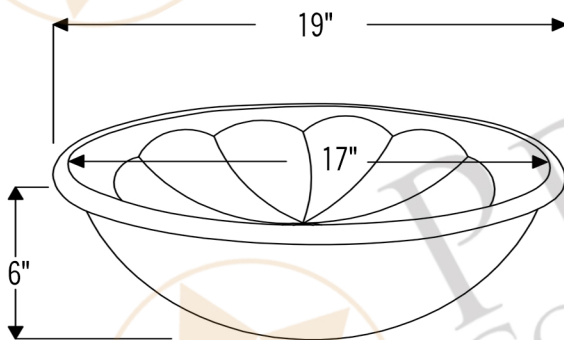

PREMIER
COPPER PRODUCTS

MODEL NUMBER: L019RSBDB

- Description: Oval Sunburst Self Rimming Hammered Copper Sink
- Outer Dimension: 19" x 14" x 6"
- Inner Dimension: 17" x 12" x 6"
- Rim: 1"
- Drain Opening: 1.5"
- Finish: Oil Rubbed Bronze
- Design: Sunburst

CODE/STANDARD COMPLIANCE

* IAPMO/cUPC LISTED

* ORB: Oil Rubbed Bronze

THIS PRODUCT IS HAND CRAFTED, SMALL VARIANCES IN COLOR AND SIZE MAY OCCUR.
DO NOT MAKE ANY INSTALLATION CUTS UNTIL YOU RECEIVE YOUR ITEM(S).