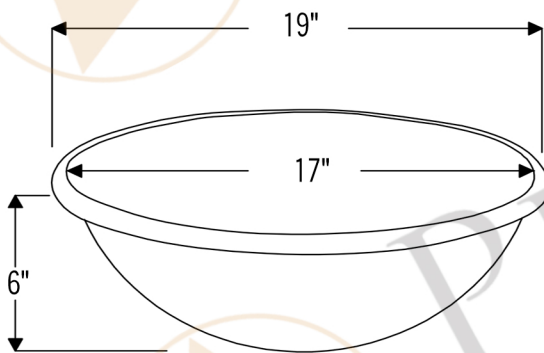

PREMIER
COPPER PRODUCTS

MODEL NUMBER: L019RDB

- Description: Oval Self Rimming Hammered Copper Bathroom Sink
- Outer Dimension: 19" x 14" x 6"
- Inner Dimension: 17" x 12" x 6"
- Rim: 1"
- Drain Opening: 1.5"
- Finish: Oil Rubbed Bronze

CODE/STANDARD COMPLIANCE

* IAPMO/cUPC LISTED

* ORB: Oil Rubbed Bronze

THIS PRODUCT IS HAND CRAFTED, SMALL VARIANCES IN COLOR AND SIZE MAY OCCUR.
DO NOT MAKE ANY INSTALLATION CUTS UNTIL YOU RECEIVE YOUR ITEM(S).