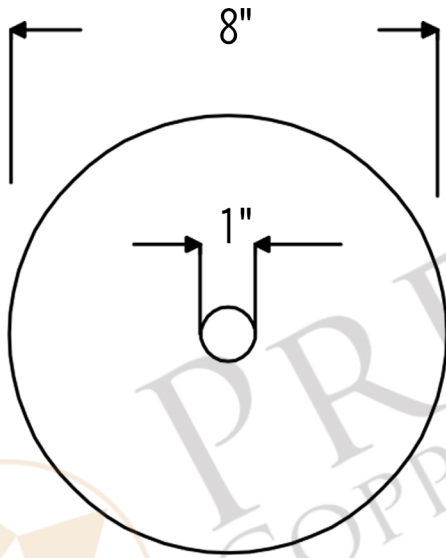

PREMIER
COPPER PRODUCTS

MODEL NUMBER: SH-L900DB

- * Description: Hand Hammered Copper 8" Round Cylinder Pendant Light Shade
- * Copper Shade Only
- * Canopy Kit NOT Included
- * Pendant Type: Down Lighting
- * Outer Dimension: 8" x 4"
- * Socket Hole Dimension: 1"
- * Finish: Oil Rubbed Bronze
- * Material Gauge: 18