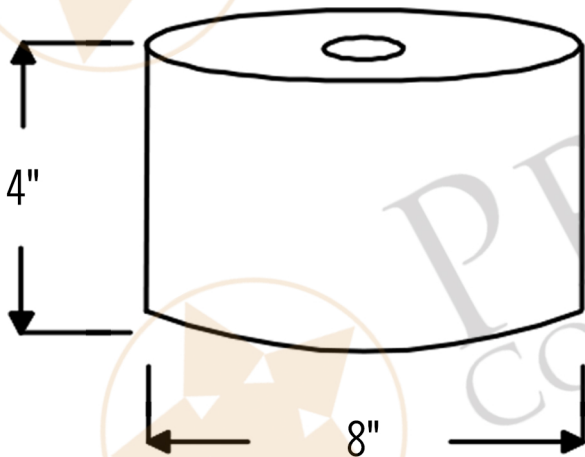

PREMIER
COPPER PRODUCTS

MODEL NUMBER: SH-L900DB

- * Description: Hand Hammered Copper 8" Round Cylinder Pendant Light Shade
- * Copper Shade Only
- * Canopy Kit NOT Included
- * Pendant Type: Down Lighting
- * Outer Dimension: 8" x 4"
- * Socket Hole Dimension: 1"
- * Finish: Oil Rubbed Bronze
- * Material Gauge: 18