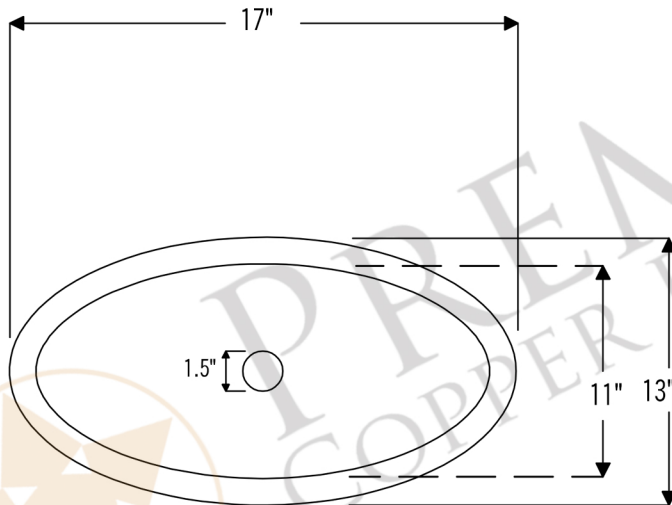

PREMIER
COPPER PRODUCTS

MODEL NUMBER: L017FDB

- Description: Small Oval Under Counter Hammered Copper Sink
- Outer Dimension: 17" x 13" x 5"
- Inner Dimension: 15" x 11" x 5"
- Rim: 1"
- Drain Opening: 1.5"
- Finish: Oil Rubbed Bronze

CODE/STANDARD COMPLIANCE

* IAPMO/cUPC LISTED

* ORB: Oil Rubbed Bronze

THIS PRODUCT IS HAND CRAFTED, SMALL VARIANCES IN COLOR AND SIZE MAY OCCUR.
DO NOT MAKE ANY INSTALLATION CUTS UNTIL YOU RECEIVE YOUR ITEM(S).