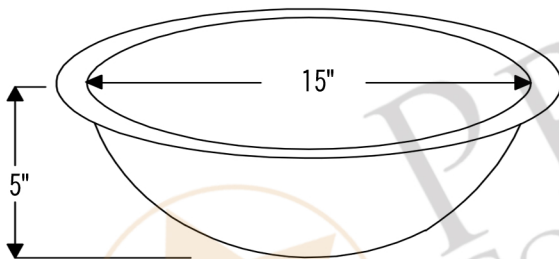

PREMIER
COPPER PRODUCTS

MODEL NUMBER: L017FDB

- Description: Small Oval Under Counter Hammered Copper Sink
- Outer Dimension: 17" x 13" x 5"
- Inner Dimension: 15" x 11" x 5"
- Rim: 1"
- Drain Opening: 1.5"
- Finish: Oil Rubbed Bronze

CODE/STANDARD COMPLIANCE

* IAPMO/cUPC LISTED

* ORB: Oil Rubbed Bronze

THIS PRODUCT IS HAND CRAFTED, SMALL VARIANCES IN COLOR AND SIZE MAY OCCUR.
DO NOT MAKE ANY INSTALLATION CUTS UNTIL YOU RECEIVE YOUR ITEM(S).