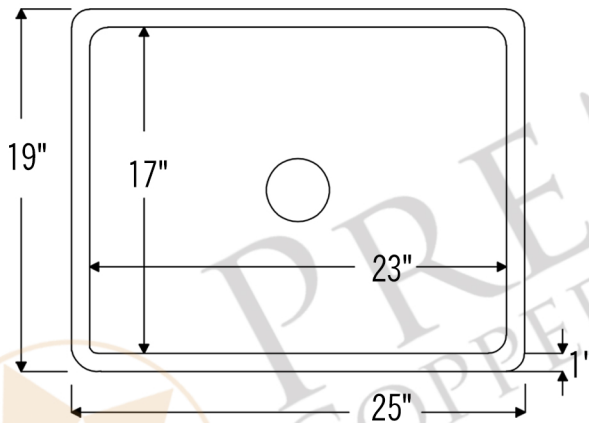

PREMIER
COPPER PRODUCTS

MODEL NUMBER: KSDB25199

- Description: 25" Hammered Copper Kitchen Single Basin Sink
- Outer Dimension: 25" x 19" x 9"
- Inner Dimension: 23" x 17" x 9"
- Rim: 1"
- Drain Opening: 3.5"
- Finish: Oil Rubbed Bronze

CODE/STANDARD COMPLIANCE

* IAPMO/cUPC LISTED

* ORB: Oil Rubbed Bronze

THIS PRODUCT IS HAND CRAFTED, SMALL VARIANCES IN COLOR AND SIZE MAY OCCUR.
DO NOT MAKE ANY INSTALLATION CUTS UNTIL YOU RECEIVE YOUR ITEM(S).