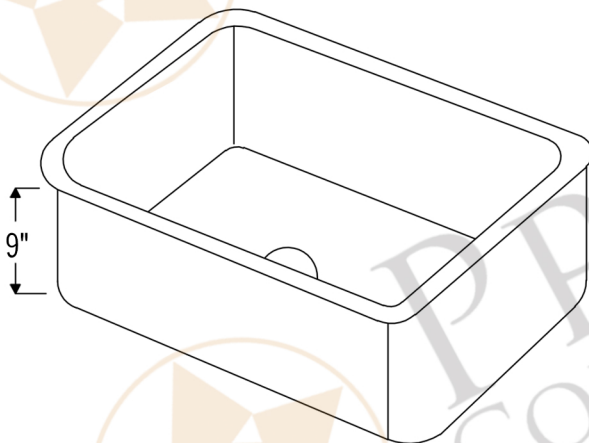

PREMIER
COPPER PRODUCTS

MODEL NUMBER: KSDB25199

- Description: 25" Hammered Copper Kitchen Single Basin Sink
- Outer Dimension: 25" x 19" x 9"
- Inner Dimension: 23" x 17" x 9"
- Rim: 1"
- Drain Opening: 3.5"
- Finish: Oil Rubbed Bronze

CODE/STANDARD COMPLIANCE

* IAPMO/cUPC LISTED

* ORB: Oil Rubbed Bronze

THIS PRODUCT IS HAND CRAFTED, SMALL VARIANCES IN COLOR AND SIZE MAY OCCUR.
DO NOT MAKE ANY INSTALLATION CUTS UNTIL YOU RECEIVE YOUR ITEM(S).