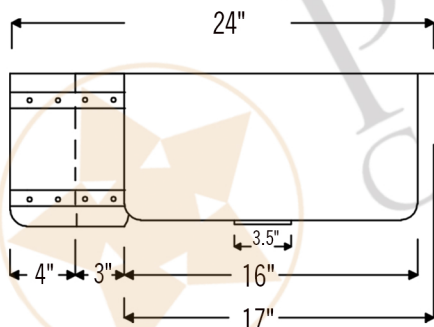

PREMIER
COPPER PRODUCTS

MODEL NUMBER: KASRDB30249BS

CODE/STANDARD COMPLIANCE

* IAPMO/cUPC LISTED

- * Description: 30" Hammered Copper Kitchen Rounded Apron Single Basin Sink with Barrel Strap Design
- * Outer Dimension: 30" x 24" x 9"
- * Inner Dimension: 28" x 21" x 9"
- * Rim: 1" Left, Right & Back / 2" Apron Front
- * Drain Opening: 3.5"
- * Finish: Oil Rubbed Bronze | Living Copper