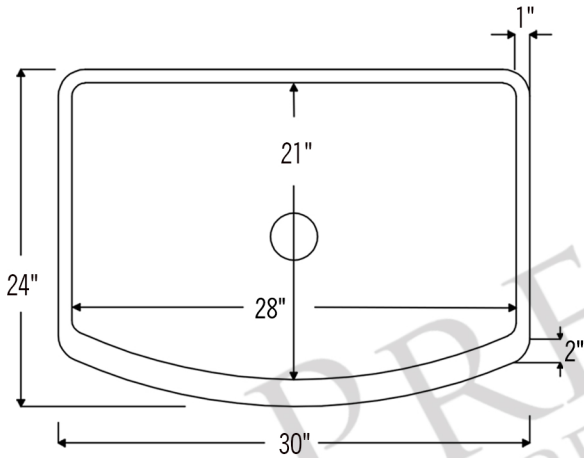

PREMIER
COPPER PRODUCTS

MODEL NUMBER: KASRDB30249BS

CODE/STANDARD COMPLIANCE

* IAPMO/cUPC LISTED

- * Description: 30" Hammered Copper Kitchen Rounded Apron Single Basin Sink with Barrel Strap Design
- * Outer Dimension: 30" x 24" x 9"
- * Inner Dimension: 28" x 21" x 9"
- * Rim: 1" Left, Right & Back / 2" Apron Front
- * Drain Opening: 3.5"
- * Finish: Oil Rubbed Bronze | Living Copper

THIS PRODUCT IS HAND CRAFTED, SMALL VARIANCES IN COLOR AND SIZE MAY OCCUR.
DO NOT MAKE ANY INSTALLATION CUTS UNTIL YOU RECEIVE YOUR ITEM(S).