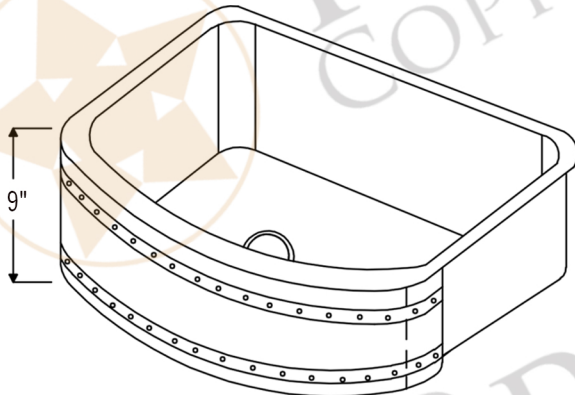

PREMIER
COPPER PRODUCTS

MODEL NUMBER: KASRDB30249BS

CODE/STANDARD COMPLIANCE

* IAPMO/cUPC LISTED

- * Description: 30" Hammered Copper Kitchen Rounded Apron Single Basin Sink with Barrel Strap Design
- * Outer Dimension: 30" x 24" x 9"
- * Inner Dimension: 28" x 21" x 9"
- * Rim: 1" Left, Right & Back / 2" Apron Front
- * Drain Opening: 3.5"
- * Finish: Oil Rubbed Bronze | Living Copper

THIS PRODUCT IS HAND CRAFTED, SMALL VARIANCES IN COLOR AND SIZE MAY OCCUR.
DO NOT MAKE ANY INSTALLATION CUTS UNTIL YOU RECEIVE YOUR ITEM(S).