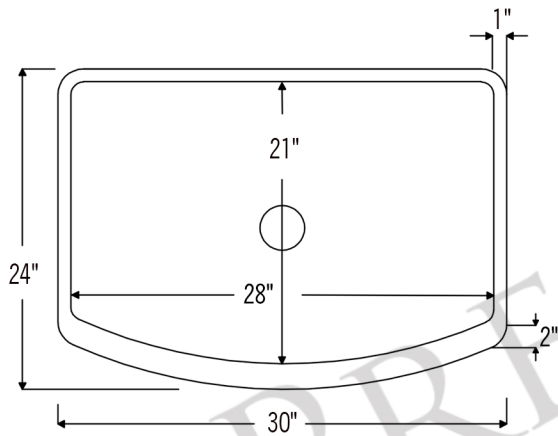

PREMIER COPPER PRODUCTS

MODEL NUMBER: KASRDB30249

CODE/STANDARD COMPLIANCE

* IAPMO/cUPC LISTED

- * Description: 30" Hammered Copper Kitchen Rounded Apron Single Basin Sink
- * Outer Dimension: 30" x 24" x 9"
- * Inner Dimension: 28" x 21" x 9"
- * Rim: 1" Left, Right & Back / 2" Apron Front
- * Drain Opening: 3.5"
- * Finish: Oil Rubbed Bronze | Living Copper