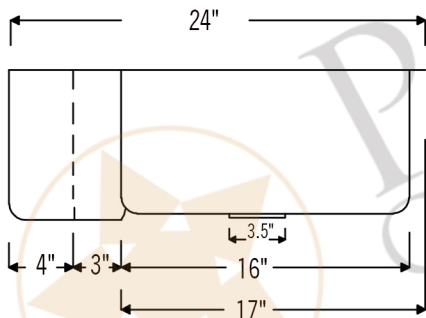

PREMIER COPPER PRODUCTS

MODEL NUMBER: KASRDB30249

CODE/STANDARD COMPLIANCE

* IAPMO/cUPC LISTED

- * Description: 30" Hammered Copper Kitchen Rounded Apron Single Basin Sink
- * Outer Dimension: 30" x 24" x 9"
- * Inner Dimension: 28" x 21" x 9"
- * Rim: 1" Left, Right & Back / 2" Apron Front
- * Drain Opening: 3.5"
- * Finish: Oil Rubbed Bronze | Living Copper