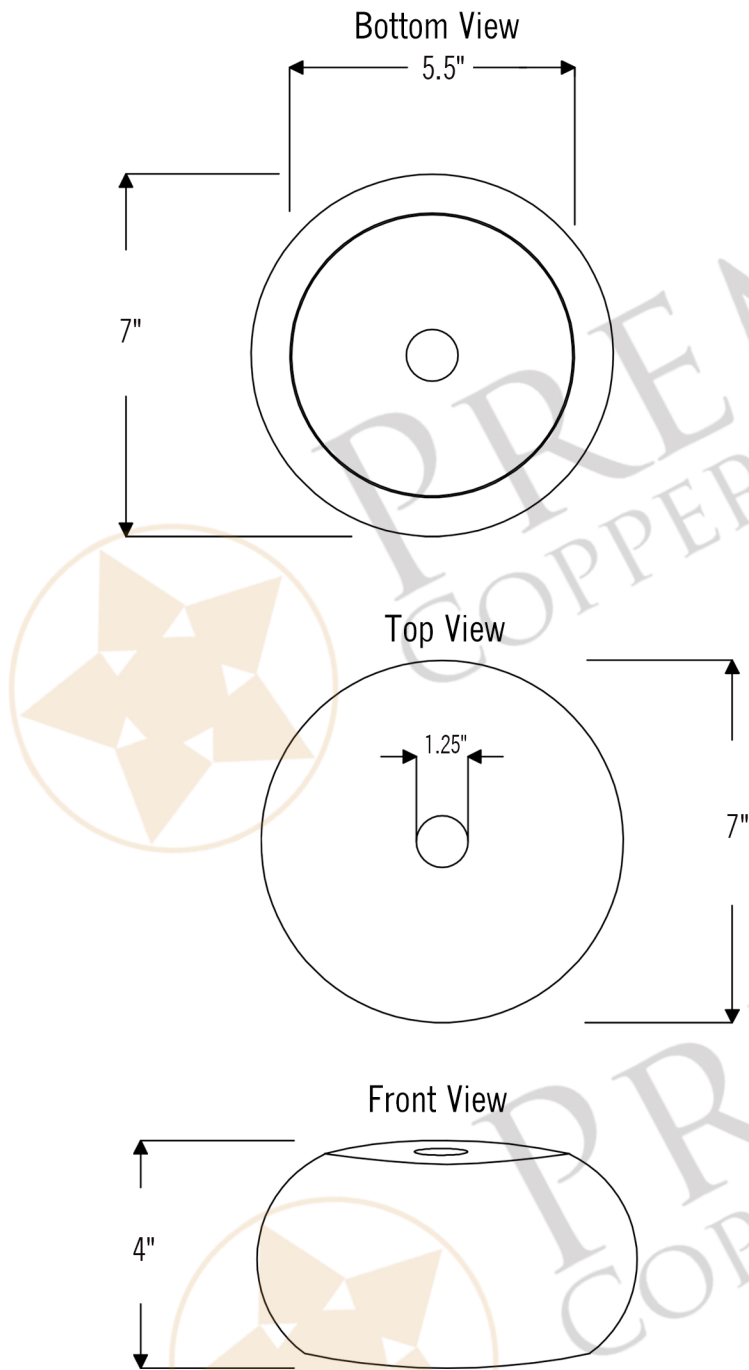

PREMIER  
COPPER PRODUCTS

MODEL NUMBER: SH-L600DB

- \* Description: Hand Hammered Copper 7" Globe Pendant Light Shade
- \* Copper Shade Only
- \* Canopy Kit NOT Included
- \* Pendant Type: Down Lighting
- \* Outer Dimension: 7" x 4"
- \* Socket Hole Dimension: 1.25"
- \* Finish: Oil Rubbed Bronze
- \* Material Gauge: 18

THIS PRODUCT IS HAND CRAFTED, SMALL VARIANCES IN COLOR AND SIZE MAY OCCUR.  
DO NOT MAKE ANY INSTALLATION CUTS UNTIL YOU RECEIVE YOUR ITEM(S).