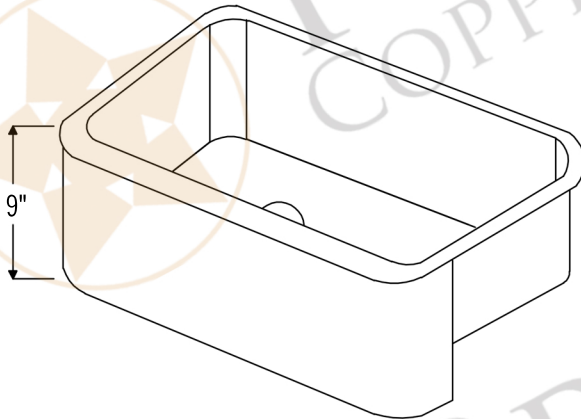

PREMIER
COPPER PRODUCTS

MODEL NUMBER: KASDB30229

- Description: 30" Hammered Copper Kitchen Apron Single Basin Sink
- Outer Dimension: 30" x 22" x 9"
- Inner Dimension: 28" x 19" x 9"
- Rim: Back, Left, Right - 1" / Front - 2"
- Drain Opening: 3.5"
- Finish: Oil Rubbed Bronze

CODE/STANDARD COMPLIANCE

* IAPMO/cUPC LISTED

* ORB: Oil Rubbed Bronze

THIS PRODUCT IS HAND CRAFTED, SMALL VARIANCES IN COLOR AND SIZE MAY OCCUR.
DO NOT MAKE ANY INSTALLATION CUTS UNTIL YOU RECEIVE YOUR ITEM(S).