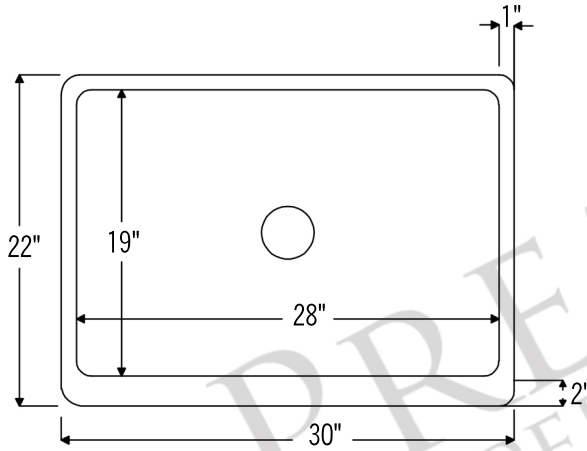

PREMIER
COPPER PRODUCTS

MODEL NUMBER: KASDB30229

- Description: 30" Hammered Copper Kitchen Apron Single Basin Sink
- Outer Dimension: 30" x 22" x 9"
- Inner Dimension: 28" x 19" x 9"
- Rim: Back, Left, Right - 1" / Front - 2"
- Drain Opening: 3.5"
- Finish: Oil Rubbed Bronze

CODE/STANDARD COMPLIANCE

* IAPMO/cUPC LISTED

* ORB: Oil Rubbed Bronze

THIS PRODUCT IS HAND CRAFTED, SMALL VARIANCES IN COLOR AND SIZE MAY OCCUR.
DO NOT MAKE ANY INSTALLATION CUTS UNTIL YOU RECEIVE YOUR ITEM(S).