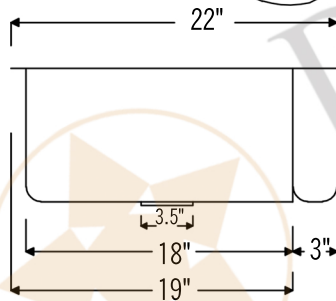

PREMIER
COPPER PRODUCTS

MODEL NUMBER: KASDB30229

- Description: 30" Hammered Copper Kitchen Apron Single Basin Sink
- Outer Dimension: 30" x 22" x 9"
- Inner Dimension: 28" x 19" x 9"
- Rim: Back, Left, Right - 1" / Front - 2"
- Drain Opening: 3.5"
- Finish: Oil Rubbed Bronze

CODE/STANDARD COMPLIANCE

* IAPMO/cUPC LISTED

* ORB: Oil Rubbed Bronze

THIS PRODUCT IS HAND CRAFTED, SMALL VARIANCES IN COLOR AND SIZE MAY OCCUR.
DO NOT MAKE ANY INSTALLATION CUTS UNTIL YOU RECEIVE YOUR ITEM(S).