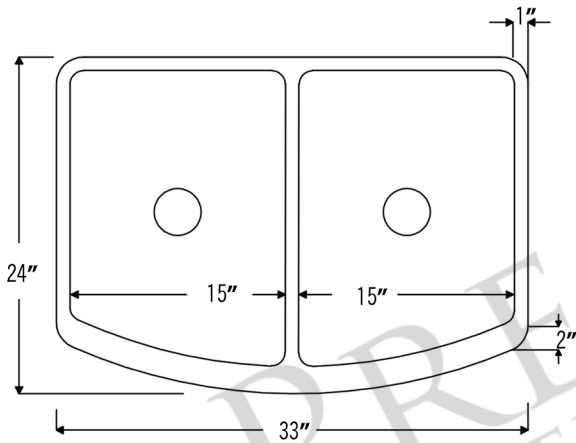

PREMIER
COPPER PRODUCTS

MODEL NUMBER: KA50RDB33249

CODE/STANDARD COMPLIANCE

* IAPMO/cUPC LISTED

- * Description: 33" Hammered Copper Kitchen Rounded Apron 50/50 Double Basin Sink
- * Outer Dimension: 33" x 24" x 9"
- * Inner Dimension: L: 15" x 21" x 9" | R: 15" x 21" x 9"
- * Rim: Left, Right & Back - 1" / Apron Front - 2"
- * Drain Opening: 3.5"
- * Finish: Oil Rubbed Bronze | Living Copper

THIS PRODUCT IS HAND CRAFTED, SMALL VARIANCES IN COLOR AND SIZE MAY OCCUR.
DO NOT MAKE ANY INSTALLATION CUTS UNTIL YOU RECEIVE YOUR ITEM(S).