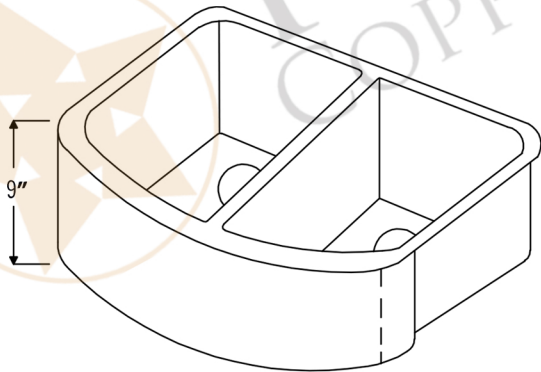

PREMIER
COPPER PRODUCTS

MODEL NUMBER: KA50RDB33249

CODE/STANDARD COMPLIANCE

* IAPMO/cUPC LISTED

- * Description: 33" Hammered Copper Kitchen Rounded Apron 50/50 Double Basin Sink
- * Outer Dimension: 33" x 24" x 9"
- * Inner Dimension: L: 15" x 21" x 9" | R: 15" x 21" x 9"
- * Rim: Left, Right & Back - 1" / Apron Front - 2"
- * Drain Opening: 3.5"
- * Finish: Oil Rubbed Bronze | Living Copper

THIS PRODUCT IS HAND CRAFTED, SMALL VARIANCES IN COLOR AND SIZE MAY OCCUR.
DO NOT MAKE ANY INSTALLATION CUTS UNTIL YOU RECEIVE YOUR ITEM(S).