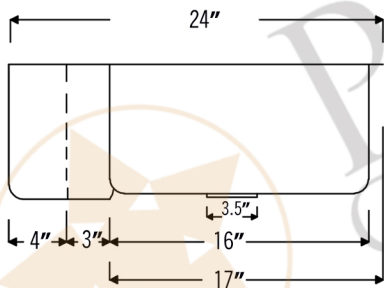

PREMIER
COPPER PRODUCTS

MODEL NUMBER: KA50RDB33249

CODE/STANDARD COMPLIANCE

* IAPMO/cUPC LISTED

- * Description: 33" Hammered Copper Kitchen Rounded Apron 50/50 Double Basin Sink
- * Outer Dimension: 33" x 24" x 9"
- * Inner Dimension: L: 15" x 21" x 9" | R: 15" x 21" x 9"
- * Rim: Left, Right & Back - 1" / Apron Front - 2"
- * Drain Opening: 3.5"
- * Finish: Oil Rubbed Bronze | Living Copper