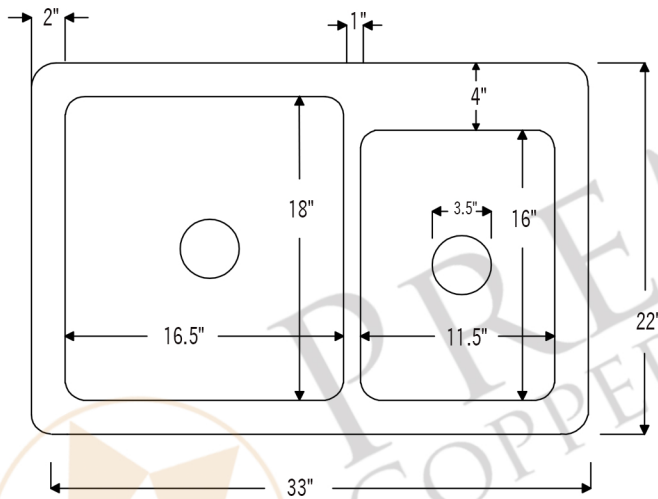

PREMIER
COPPER PRODUCTS

MODEL NUMBER: K60DB33229

- * Description: 33" Hammered Copper Kitchen 60/40 Double Basin Sink
- * Outer Dimension: 33" x 22" x 9"
- * Inner Dimension: L: 16.5" x 18 x 9" / R: 11.5" x 16" x 7"
- * Rim: 2"
- * Divider: 1" Wide (Optimized)
- * Drain Opening: 3.5"
- * Finish: Oil Rubbed Bronze

CODE/STANDARD COMPLIANCE

* IAPMO/cUPC LISTED

* ORB: Oil Rubbed Bronze

THIS PRODUCT IS HAND CRAFTED, SMALL VARIANCES IN COLOR AND SIZE MAY OCCUR.
DO NOT MAKE ANY INSTALLATION CUTS UNTIL YOU RECEIVE YOUR ITEM(S).