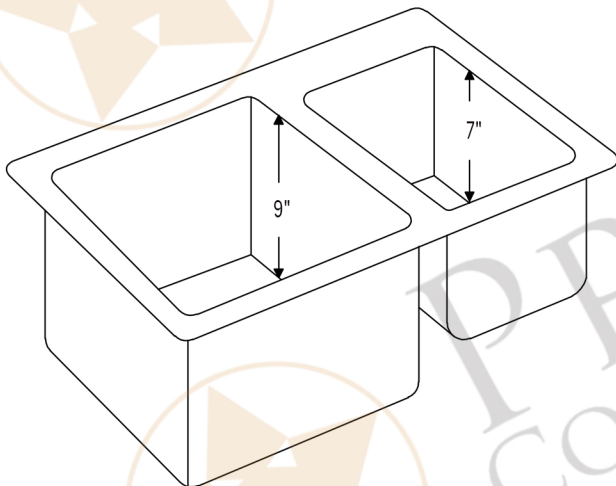

PREMIER
COPPER PRODUCTS

MODEL NUMBER: K60DB33229

- Description: 33" Hammered Copper Kitchen 60/40 Double Basin Sink
- Outer Dimension: 33" x 22" x 9"
- Inner Dimension: L: 16.5" x 18 x 9" / R: 11.5" x 16" x 7"
- Rim: 2"
- Divider: 1" Wide (Optimized)
- Drain Opening: 3.5"
- Finish: Oil Rubbed Bronze

CODE/STANDARD COMPLIANCE

* IAPMO/cUPC LISTED

* ORB: Oil Rubbed Bronze

THIS PRODUCT IS HAND CRAFTED, SMALL VARIANCES IN COLOR AND SIZE MAY OCCUR.
DO NOT MAKE ANY INSTALLATION CUTS UNTIL YOU RECEIVE YOUR ITEM(S).