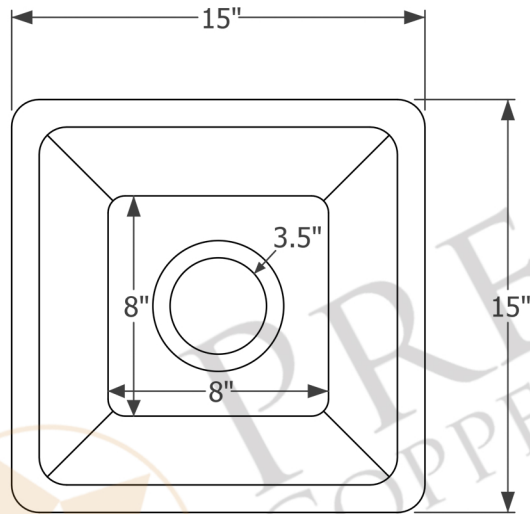

PREMIER
COPPER PRODUCTS

MODEL NUMBER: BS15DB3

- Description: 15" Square Hammered Copper Bar/Prep Sink with 3.5" Drain Opening
- Outer Dimension: 15" x 15" x 7"
- Inner Dimension: 13" x 13" x 7"
- Rim: 1"
- Drain Opening: 3.5"
- Finish: Oil Rubbed Bronze

CODE/STANDARD COMPLIANCE

* IAPMO/cUPC LISTED

* ORB: Oil Rubbed Bronze

THIS PRODUCT IS HAND CRAFTED, SMALL VARIANCES IN COLOR AND SIZE MAY OCCUR.
DO NOT MAKE ANY INSTALLATION CUTS UNTIL YOU RECEIVE YOUR ITEM(S).