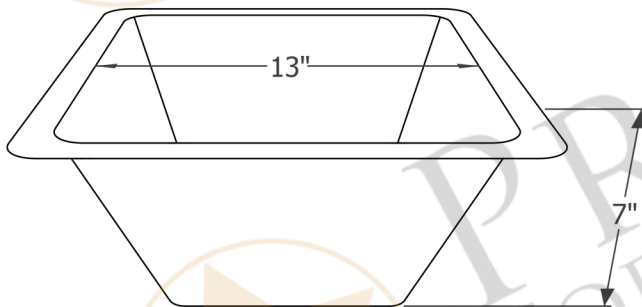

PREMIER
COPPER PRODUCTS

MODEL NUMBER: BS15DB3

- Description: 15" Square Hammered Copper Bar/Prep Sink with 3.5" Drain Opening
- Outer Dimension: 15" x 15" x 7"
- Inner Dimension: 13" x 13" x 7"
- Rim: 1"
- Drain Opening: 3.5"
- Finish: Oil Rubbed Bronze

CODE/STANDARD COMPLIANCE

* IAPMO/cUPC LISTED

* ORB: Oil Rubbed Bronze

THIS PRODUCT IS HAND CRAFTED, SMALL VARIANCES IN COLOR AND SIZE MAY OCCUR.
DO NOT MAKE ANY INSTALLATION CUTS UNTIL YOU RECEIVE YOUR ITEM(S).