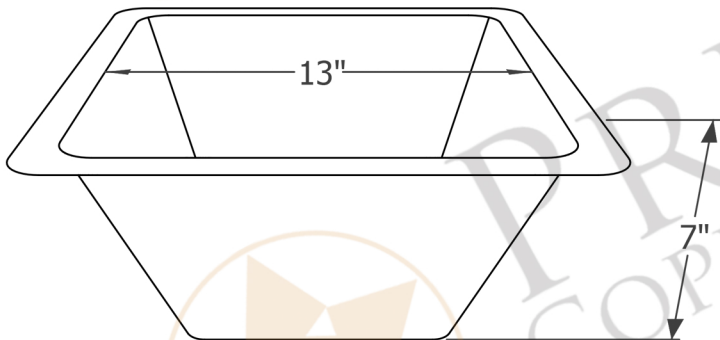

PREMIER
COPPER PRODUCTS

MODEL NUMBER: BS15DB2

- Description: 15" Square Hammered Copper Bar/Prep Sink with 2" Drain Opening
- Outer Dimension: 15" x 15" x 7"
- Inner Dimension: 13" x 13" x 7"
- Rim: 1"
- Drain Opening: 2"
- Finish: Oil Rubbed Bronze

CODE/STANDARD COMPLIANCE

* IAPMO/cUPC LISTED

* ORB: Oil Rubbed Bronze

THIS PRODUCT IS HAND CRAFTED, SMALL VARIANCES IN COLOR AND SIZE MAY OCCUR.
DO NOT MAKE ANY INSTALLATION CUTS UNTIL YOU RECEIVE YOUR ITEM(S).