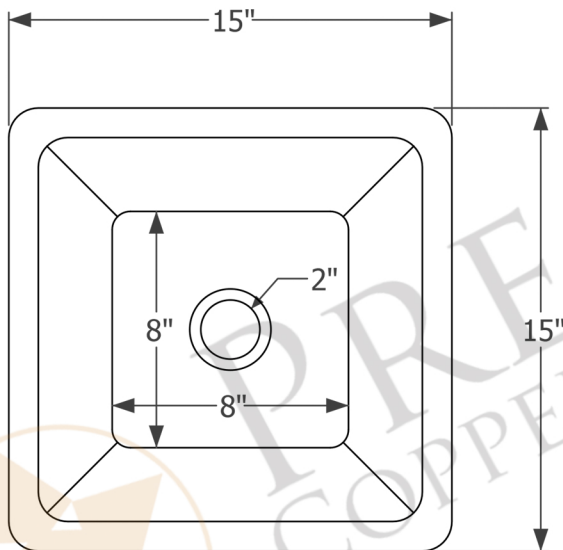

PREMIER
COPPER PRODUCTS

MODEL NUMBER: BS15DB2

- Description: 15" Square Hammered Copper Bar/Prep Sink with 2" Drain Opening
- Outer Dimension: 15" x 15" x 7"
- Inner Dimension: 13" x 13" x 7"
- Rim: 1"
- Drain Opening: 2"
- Finish: Oil Rubbed Bronze

CODE/STANDARD COMPLIANCE

* IAPMO/cUPC LISTED

* ORB: Oil Rubbed Bronze

THIS PRODUCT IS HAND CRAFTED, SMALL VARIANCES IN COLOR AND SIZE MAY OCCUR.
DO NOT MAKE ANY INSTALLATION CUTS UNTIL YOU RECEIVE YOUR ITEM(S).