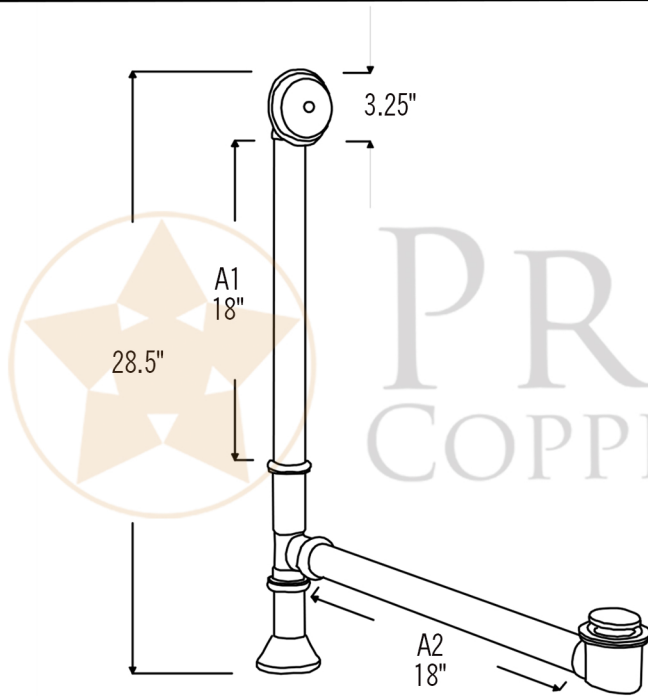

PREMIER
COPPER PRODUCTS

MODEL NUMBER: D-500ORB

- * Description: Premier Waste and Overflow Kit with Pop Up Drain for Free Standing Bath Tub
- * Design: Push Pop Top (Toe Click Operation)
- * Outer Dimension: 22.5" Length x 28.5" Height
- * Drain Flange Dimension: 2.75"
- * Pop Up Top Dimension: 2"
- * Drain Thread Length: 1.25"
- * Top Drain Tube Length (A1): 18" (adjustable)
- * Bottom Drain Tube Length (A2): 18" (adjustable)
- * Drain Tube Width: 3.25"
- * Overflow Cover Width: 3.25"
- * Material: Brass
- * Finish: Oil Rubbed Bronze
- * CA Prop 65 Compliant

* ORB: Oil Rubbed Bronze

*Notes: The brass tubing must be cut to the correct length.
The bottom tube is made longer to accommodate
center drains and larger bath tubs.*