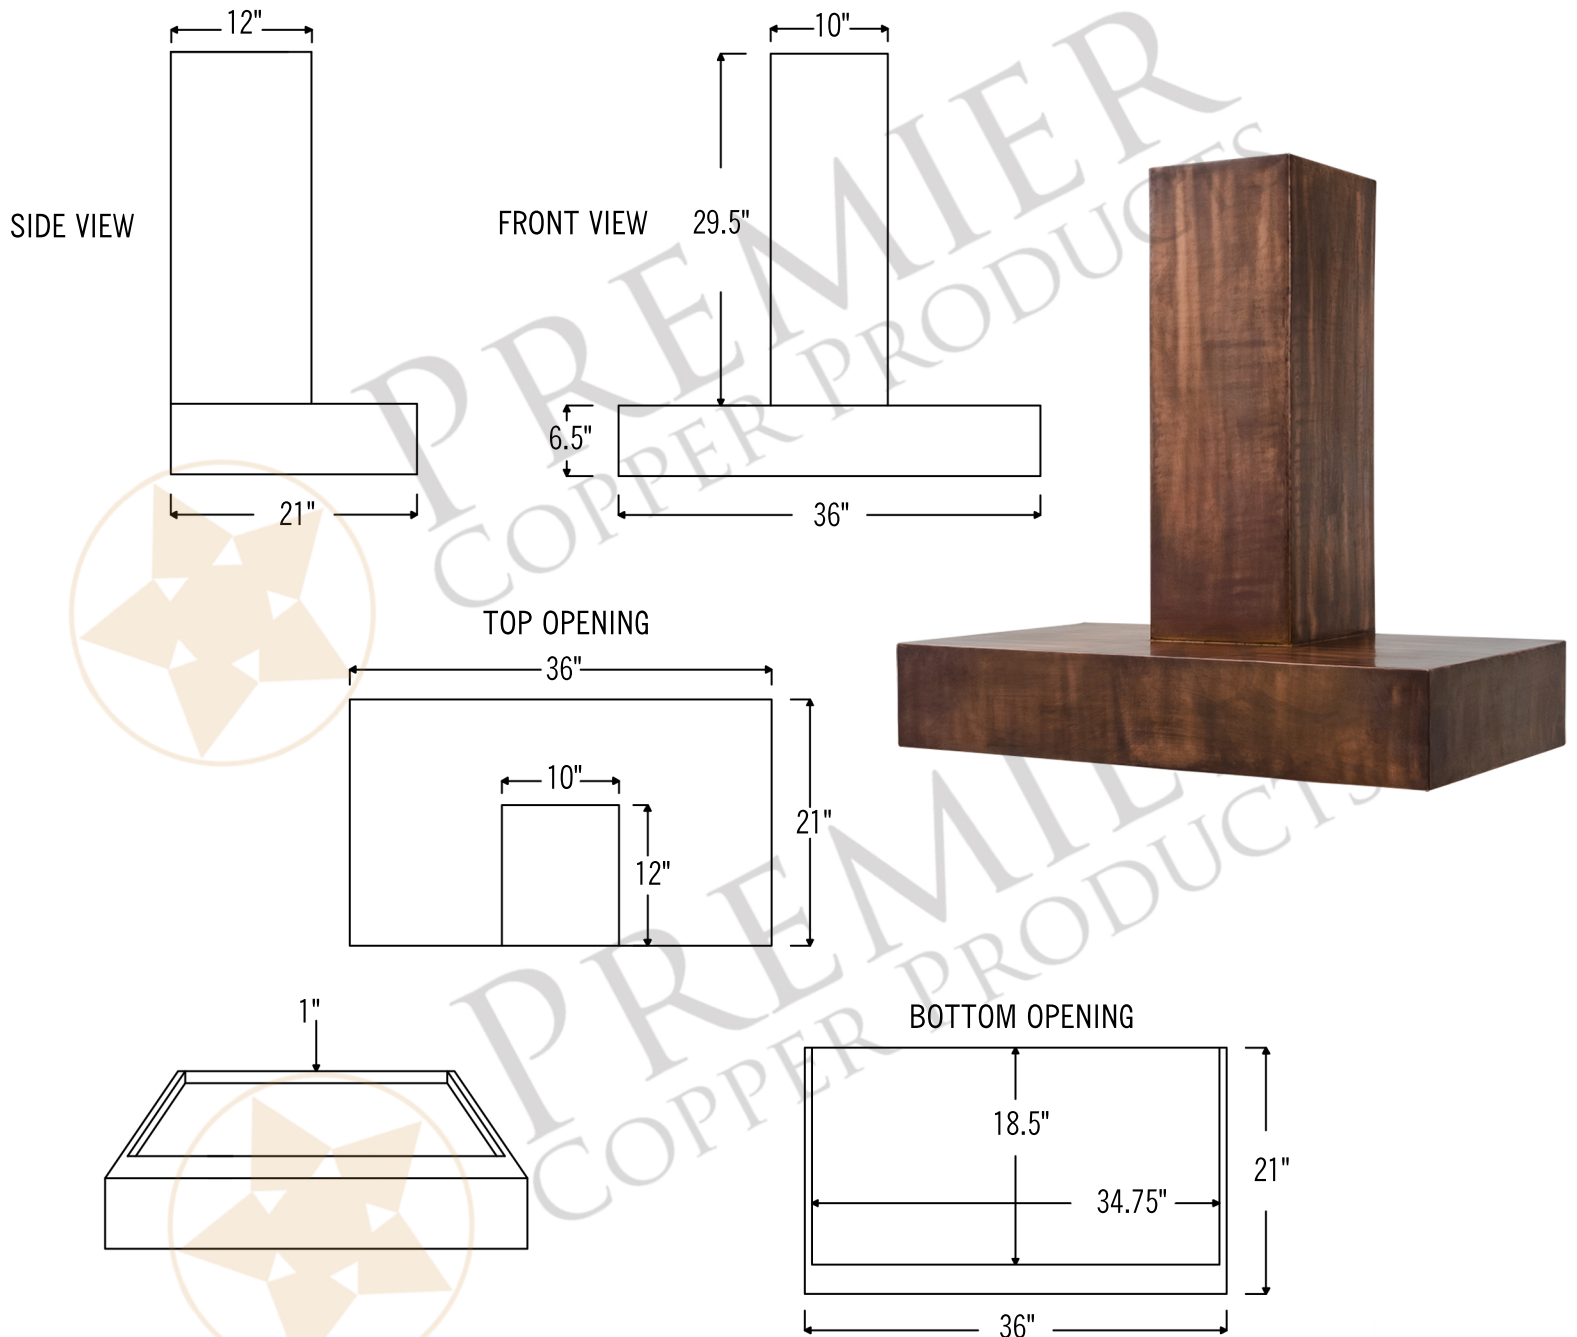

- * Description: 36 Inch 735 CFM Modern Chimney Smooth Copper Wall Mounted Range Hood with Slim Baffle Filters
- * Outer Dimension: 36" x 21" x 36"
- * Top Dimension: 10" x 12"
- * Bottom Dimension: 36" x 21"
- * Bottom Opening for Insert: 34.75" x 18.5"
- * Bottom Opening Position: Back Center
- * Top Open/Closed: Completely Open
- * Skirt Height: 6.5"
- * Finish: Antique Bronze/Copper
- * Texture: Smooth Copper

THIS PRODUCTS IS HAND CRAFTED, SMALL VARIANCES IN COLOR AND SIZE MAY OCCUR.
DO NOT MAKE ANY INSTALLATION CUTS UNTIL YOU RECEIVE YOUR ITEM(S).

- * Description: 36 Inch 735 CFM Modern Chimney Smooth Copper Wall Mounted Range Hood with Slim Baffle Filters
- * Insert Model Number: C2036BPSB
- * Insert Description: 735 CFM, 1.5-4.6 Sones, Variable Controls,
- * Insert Duct: Single 7" Round Vent Opening
- * Lighting: LED Bulbs Included / *Lights Located on Front Panel*
- * Filter: Slim Baffle Filters
- * Insert Finish: Stainless Steel

POWERED LINER SPECIFICATIONS

3/4" Flange for perfect fit.

SEVEN YEAR, IN HOME, LIMITED WARRANTY ON INSERT, THE BEST IN THE INDUSTRY!

Please visit ImperialHoods.com to view the details on their warranty

All dimensions on inserts are (+/-) 1/8" and are subject to change. Drawings are not to scale.