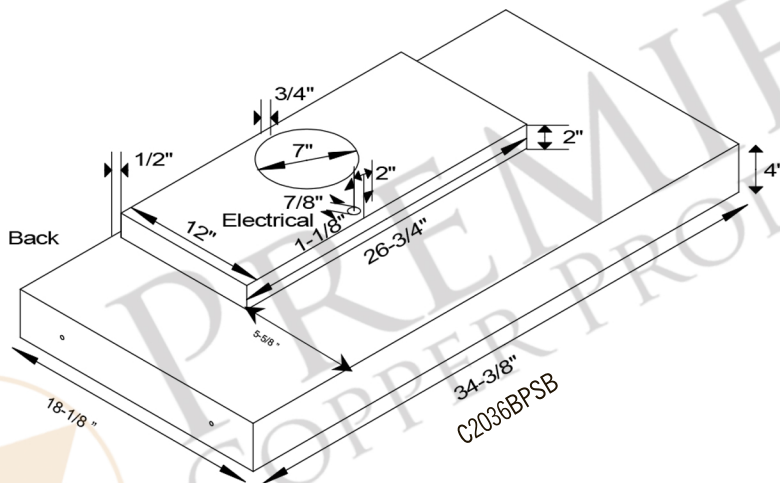

- * Description: 36 Inch 735 CFM Modern Chimney Smooth Copper Wall Mounted Range Hood with Slim Baffle Filters
- * Outer Dimension: 36" x 21" x 36"
- * Top Dimension: 10" x 12"
- * Bottom Dimension: 36" x 21"
- * Bottom Opening for Insert: 34.75" x 18.5"
- * Bottom Opening Position: Back Center
- * Top Open/Closed: Completely Open
- * Skirt Height: 6.5"
- * Finish: Antique Bronze/Copper
- * Texture: Smooth Copper

THIS PRODUCTS IS HAND CRAFTED, SMALL VARIANCES IN COLOR AND SIZE MAY OCCUR.
DO NOT MAKE ANY INSTALLATION CUTS UNTIL YOU RECEIVE YOUR ITEM(S).

- * Description: 36 Inch 735 CFM Modern Chimney Smooth Copper Wall Mounted Range Hood with Slim Baffle Filters
- * Insert Model Number: C2036BPSB
- * Insert Description: 735 CFM, 1.5-4.6 Sones, Variable Controls,
- * Insert Duct: Single 7" Round Vent Opening
- * Lighting: LED Bulbs Included / *Lights Located on Front Panel*
- * Filter: Slim Baffle Filters
- * Insert Finish: Stainless Steel

POWERED LINER SPECIFICATIONS

3/4" Flange for perfect fit.

SEVEN YEAR, IN HOME, LIMITED WARRANTY ON INSERT, THE BEST IN THE INDUSTRY!

Please visit ImperialHoods.com to view the details on their warranty

All dimensions on inserts are (+/-) 1/8" and are subject to change. Drawings are not to scale.