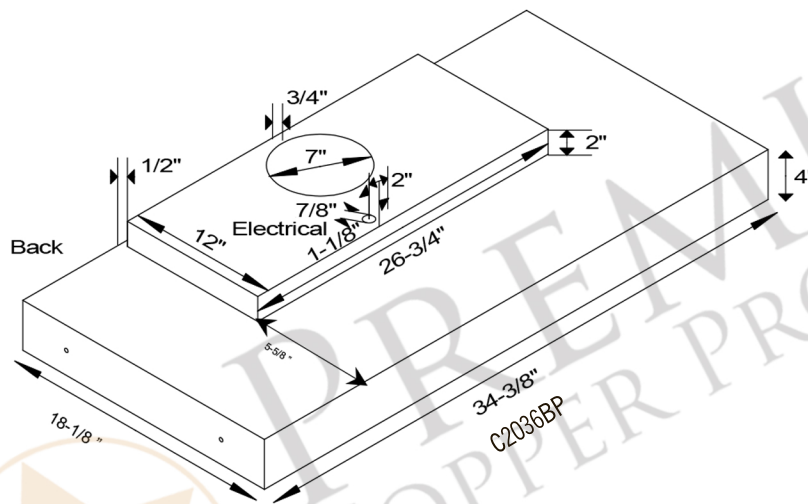

MODEL NUMBER: HV-EURO38-C2036BP

- * Description: 36 Inch 735 CFM Hand Hammered Copper Wall-Mounted Euro Range Hood with 735 Screen Filters
- * Outer Dimensions: 38" X 24" X 36"
- * Top Dimensions: 22" X 12"
- * Bottom Dimensions: 38" X 24"
- * Skirt Height: 7"
- * Finish: Oil Rubbed Bronze

THIS PRODUCT IS HAND CRAFTED, SMALL VARIANCES IN COLOR AND SIZE MAY OCCUR.
DO NOT MAKE ANY INSTALLATION CUTS UNTIL YOU RECEIVE YOUR ITEM(S).

- * Description: 36 Inch 735 CFM Hand Hammered Copper Wall-Mounted Euro Range Hood with 735 Screen Filters
- * Insert Model Number: C2036BP
- * Insert Description: 735 CFM, 1.5 - 4.6 Sones, Variable Controls, Dual Centrifugal Blowers, Aluminum Mesh Filters
- * Insert Duct: Single 7" Round Vent Opening
- * Insert Lighting: LED Bulbs Included / *Lights Located on Front Panel*
- * Filter: Aluminum Mesh
- * Insert Finish: Stainless Steel

POWERED LINER SPECIFICATIONS

3/4" Flange for perfect fit.

SEVEN YEAR, IN HOME, LIMITED WARRANTY ON INSERT, THE BEST IN THE INDUSTRY!

Please visit ImperialHoods.com to view the details on their warranty.

All dimensions on inserts are (+/-) 1/8" and are subject to change. Drawings are not to scale.