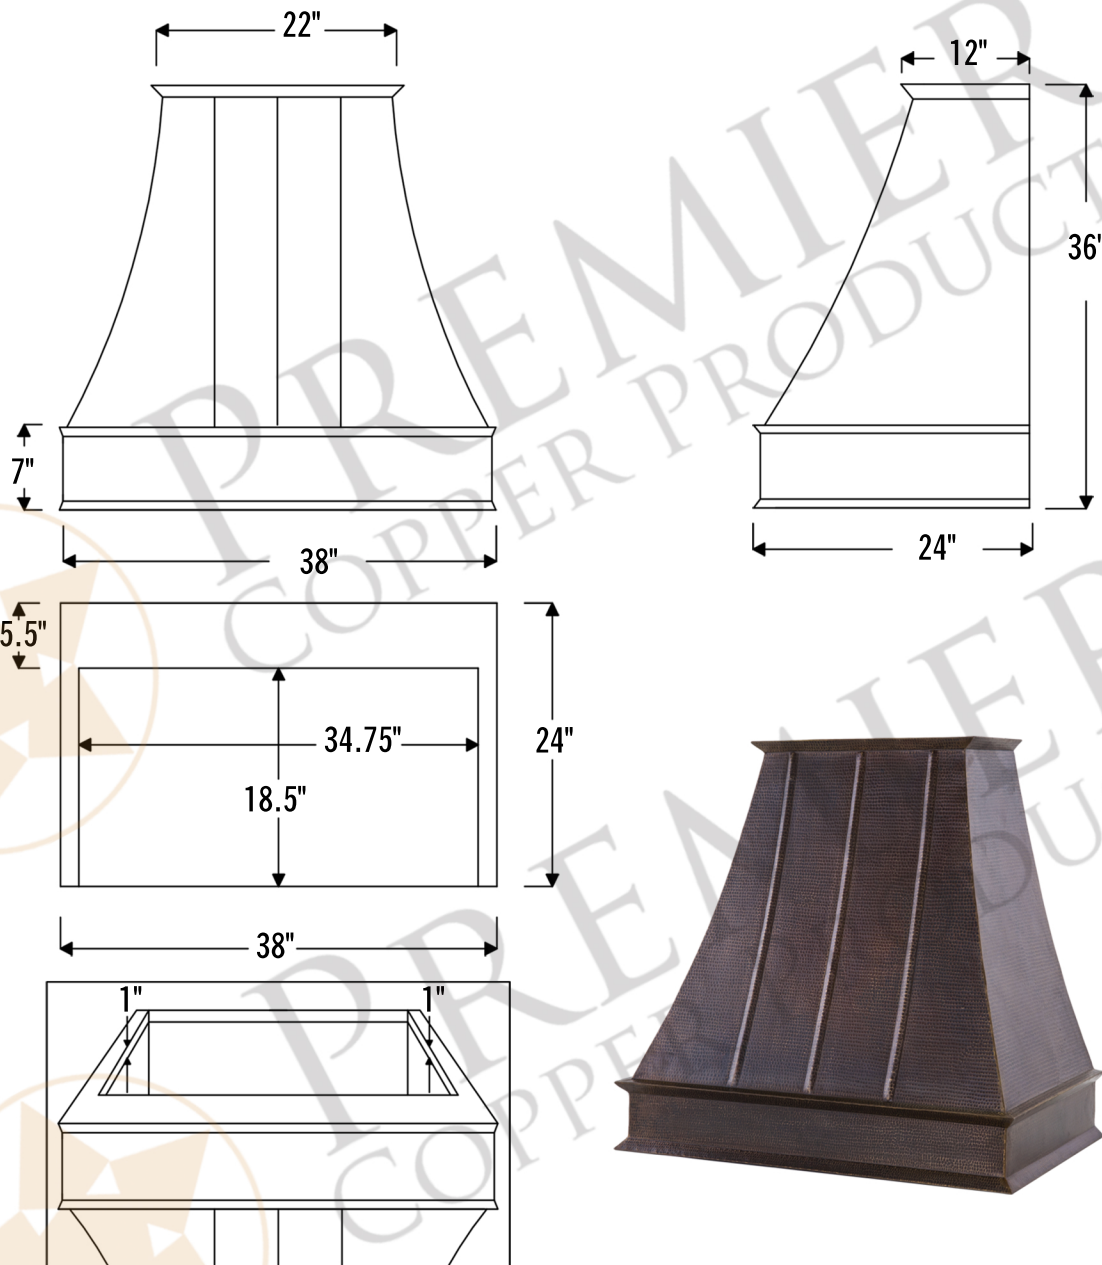

MODEL NUMBER: HV-EURO38-C2036BP

- * Description: 36 Inch 735 CFM Hand Hammered Copper Wall-Mounted Euro Range Hood with 735 Screen Filters
- * Outer Dimensions: 38" X 24" X 36"
- * Top Dimensions: 22" X 12"
- * Bottom Dimensions: 38" X 24"
- * Skirt Height: 7"
- * Finish: Oil Rubbed Bronze

THIS PRODUCT IS HAND CRAFTED, SMALL VARIANCES IN COLOR AND SIZE MAY OCCUR.
DO NOT MAKE ANY INSTALLATION CUTS UNTIL YOU RECEIVE YOUR ITEM(S).

- * Description: 36 Inch 735 CFM Hand Hammered Copper Wall-Mounted Euro Range Hood with 735 Screen Filters
- * Insert Model Number: C2036BP
- * Insert Description: 735 CFM, 1.5 - 4.6 Sones, Variable Controls, Dual Centrifugal Blowers, Aluminum Mesh Filters
- * Insert Duct: Single 7" Round Vent Opening
- * Insert Lighting: LED Bulbs Included / *Lights Located on Front Panel*
- * Filter: Aluminum Mesh
- * Insert Finish: Stainless Steel

POWERED LINER SPECIFICATIONS

3/4" Flange for perfect fit.

SEVEN YEAR, IN HOME, LIMITED WARRANTY ON INSERT, THE BEST IN THE INDUSTRY!

Please visit ImperialHoods.com to view the details on their warranty.

All dimensions on inserts are (+/-) 1/8" and are subject to change. Drawings are not to scale.