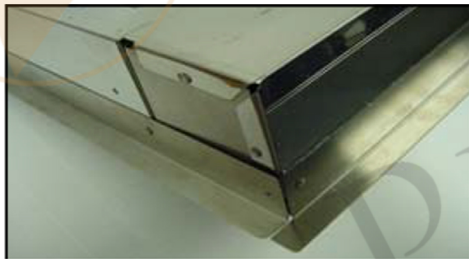

MODEL NUMBER: HV-EURO38-C2036BP

- * Description: 36 Inch 735 CFM Hand Hammered Copper Wall-Mounted Euro Range Hood with 735 Screen Filters
- * Outer Dimensions: 38" X 24" X 36"
- * Top Dimensions: 22" X 12"
- * Bottom Dimensions: 38" X 24"
- * Skirt Height: 7"
- * Finish: Oil Rubbed Bronze

THIS PRODUCT IS HAND CRAFTED, SMALL VARIANCES IN COLOR AND SIZE MAY OCCUR.
DO NOT MAKE ANY INSTALLATION CUTS UNTIL YOU RECEIVE YOUR ITEM(S).

- * Description: 36 Inch 735 CFM Hand Hammered Copper Wall-Mounted Euro Range Hood with 735 Screen Filters
- * Insert Model Number: C2036BP
- * Insert Description: 735 CFM, 1.5 - 4.6 Sones, Variable Controls, Dual Centrifugal Blowers, Aluminum Mesh Filters
- * Insert Duct: Single 7" Round Vent Opening
- * Insert Lighting: LED Bulbs Included / *Lights Located on Front Panel*
- * Filter: Aluminum Mesh
- * Insert Finish: Stainless Steel

POWERED LINER SPECIFICATIONS

3/4" Flange for perfect fit.

SEVEN YEAR, IN HOME, LIMITED WARRANTY ON INSERT, THE BEST IN THE INDUSTRY!

Please visit ImperialHoods.com to view the details on their warranty.

All dimensions on inserts are (+/-) 1/8" and are subject to change. Drawings are not to scale.